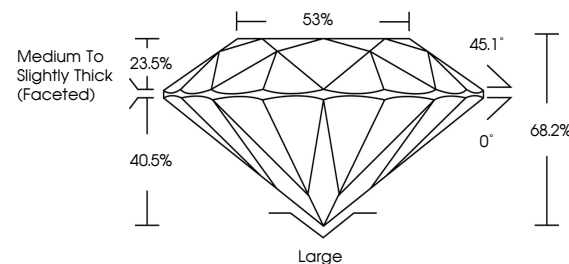

**ELECTRONIC COPY**

723579241  
Report verification at [igi.org](http://igi.org)

August 8, 2025  
IGI Report Number **723579241**  
Description **NATURAL DIAMOND**  
Shape and Cutting Style **OLD EUROPEAN CUT**  
Measurements **6.07 - 6.17 X 4.19 MM**

**GRADING RESULTS**

Carat Weight **1.11 CARAT**  
Color Grade **NATURAL FANCY BROWN**  
Clarity Grade **VVS 2**

Sample Image Used

**PROPORTIONS**

**CLARITY CHARACTERISTICS**

**KEY TO SYMBOLS**

Red symbols indicate internal characteristics.  
Green symbols indicate external characteristics.

**ADDITIONAL GRADING INFORMATION**

Polish **VERY GOOD**  
Symmetry **VERY GOOD**  
Fluorescence **VERY SLIGHT**  
Inscription(s) **IGI 723579241**

August 8, 2025  
IGI Report Number **723579241**  
Description **NATURAL DIAMOND**  
Shape and Cutting Style **OLD EUROPEAN CUT**  
Measurements **6.07 - 6.17 X 4.19 MM**

**IGI**

August 8, 2025  
IGI Report No 723579241  
**OLD EUROPEAN CUT**  
6.07 - 6.17 X 4.19 MM  
1.11 CARAT  
NATURAL FANCY BROWN  
Color Grade  
VVS 2  
68.2%  
85%  
Medium to Slightly Thick (Faceted)  
Large  
VERY GOOD  
VERY GOOD  
VERY SLIGHT  
IGI 723579241