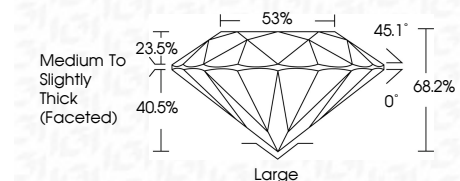

**ELECTRONIC COPY**

723579241  
Report verification at [igi.org](http://igi.org)

August 8, 2025  
IGI Report Number **723579241**  
Description **NATURAL DIAMOND**  
Shape and Cutting Style **OLD EUROPEAN CUT**  
Measurements **6.07 - 6.17 X 4.19 MM**

**GRADING RESULTS**

Carat Weight **1.11 CARAT**  
Color Grade **NATURAL FANCY BROWN**  
Clarity Grade **VVS 2**

Sample Image Used

**PROPORTIONS**

**CLARITY CHARACTERISTICS**

**KEY TO SYMBOLS**

Red symbols indicate internal characteristics.  
Green symbols indicate external characteristics.

**ADDITIONAL GRADING INFORMATION**

Polish **VERY GOOD**  
Symmetry **VERY GOOD**  
Fluorescence **VERY SLIGHT**  
Inscription(s) **IGI 723579241**

August 8, 2025  
IGI Report Number **723579241**  
Description **NATURAL DIAMOND**  
Shape and Cutting Style **OLD EUROPEAN CUT**  
Measurements **6.07 - 6.17 X 4.19 MM**

**IGI**

August 8, 2025  
IGI Report No 723579241  
**OLD EUROPEAN CUT**  
6.07 - 6.17 X 4.19 MM  
1.11 CARAT  
NATURAL FANCY BROWN  
Color Grade  
VVS 2  
68.2%  
85%  
Medium to Slightly Thick (Faceted)  
Large  
VERY GOOD  
VERY GOOD  
VERY SLIGHT  
IGI 723579241