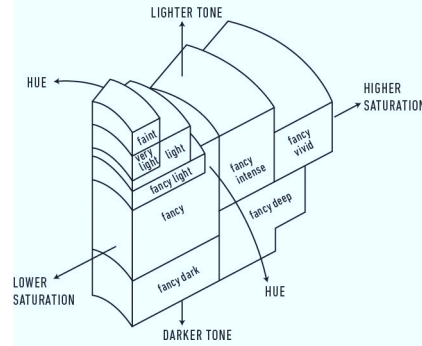

Verify this report at GIA.edu

GIA NATURAL COLORED DIAMOND REPORT

June 28, 2024
 Report Type **Identification and Origin Report**
 GIA Report Number **7235319313**
 Shape and Cutting Style .. **Round-Cornered Rectangular Modified Brilliant**
 Measurements **5.64 x 5.15 x 3.28 mm**
 Carat Weight **0.88 carat**
 Color Grade **Fancy Black**
 Color Origin **Natural**
 Color Distribution **Even**
 Inscription(s): **GIA 7235319313**

ADDITIONAL INFORMATION
GIA COLORED DIAMOND SCALE

Illustration of GIA fancy color grade interrelationships

reportcheck.gia.edu

The results documented in this report refer only to the diamond described, and were obtained using the techniques and equipment available to GIA at the time of examination. This report is not a guarantee or valuation. For additional information and important limitations and disclaimers, please see GIA.edu/terms or call +1 800 421 7250 or +1 760 603 4500. ©2023 Gemological Institute of America, Inc.