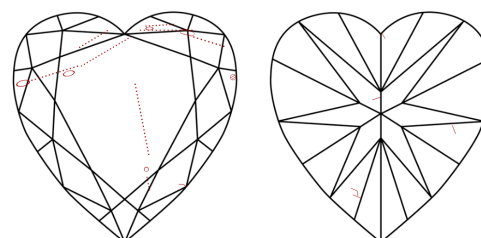

August 11, 2025
IGI Report Number **723525205**
Description **NATURAL DIAMOND**
Shape and Cutting Style **HEART BRILLIANT**
Measurements **5.77 X 6.91 X 4.13 MM**

GRADING RESULTS

Carat Weight **1.01 CARAT**
Color Grade **G**
Clarity Grade **SI 1**
Cut Grade **VERY GOOD**

ADDITIONAL GRADING INFORMATION

Polish **EXCELLENT**
Symmetry **EXCELLENT**
Fluorescence **SLIGHT**
Inscription(s) **(IGI) 723525205**

PROPORTIONS

Sample Image Used

CLARITY CHARACTERISTICS

KEY TO SYMBOLS

Red symbols indicate internal characteristics.
Green symbols indicate external characteristics.

COLOR

D - F	G - J	K - M	N - R	S - Z	FANCY
Colorless	Near Colorless	Slightly Tinted	Very Light Color	Light Color	

CLARITY

IF	VVS ¹⁻²	VS ¹⁻²	SI ¹⁻²	I ¹⁻³
Internally Flawless	Very Very Slightly Included	Very Slightly Included	Slightly Included	Included