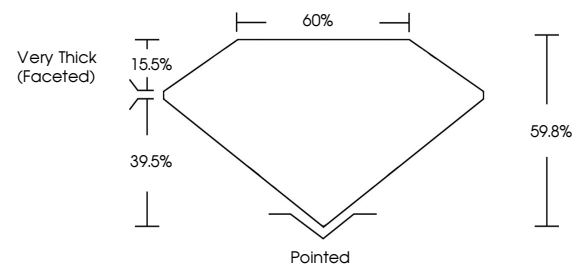

GRADING RESULTS

Carat Weight **1.01 CARAT**
Color Grade **G**
Clarity Grade **SI 1**
Cut Grade **VERY GOOD**

ADDITIONAL GRADING INFORMATION

Polish **EXCELLENT**
Symmetry **EXCELLENT**
Fluorescence **SLIGHT**
Inscription(s) **(IGI) 723525205**

IGI

August 11, 2025
IGI Report No 723525205
HEART BRILLIANT
5.77 X 6.91 X 4.13 MM
1.01 CARAT
G
SI 1
VERY GOOD
59.8%
60%
Very Thick (Faceted)
Pointed
EXCELLENT
EXCELLENT
SLIGHT
(IGI) 723525205

DIAMOND REPORT

August 11, 2025
IGI Report Number **723525205**
Description **NATURAL DIAMOND**
Shape and Cutting Style **HEART BRILLIANT**
Measurements **5.77 X 6.91 X 4.13 MM**

GRADING RESULTS

Carat Weight **1.01 CARAT**
Color Grade **G**
Clarity Grade **SI 1**
Cut Grade **VERY GOOD**

ADDITIONAL GRADING INFORMATION

Polish **EXCELLENT**
Symmetry **EXCELLENT**
Fluorescence **SLIGHT**
Inscription(s) **(IGI) 723525205**

PROPORTIONS

Sample Image Used

CLARITY CHARACTERISTICS

KEY TO SYMBOLS

Red symbols indicate internal characteristics.
Green symbols indicate external characteristics.