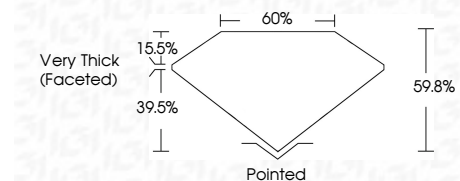

ELECTRONIC COPY

723525205
Report verification at igi.org

August 11, 2025
IGI Report Number **723525205**
Description **NATURAL DIAMOND**
Shape and Cutting Style **HEART BRILLIANT**
Measurements **5.77 X 6.91 X 4.13 MM**

GRADING RESULTS

Carat Weight **1.01 CARAT**
Color Grade **G**
Clarity Grade **SI 1**
Cut Grade **VERY GOOD**

ADDITIONAL GRADING INFORMATION

Polish **EXCELLENT**
Symmetry **EXCELLENT**
Fluorescence **SLIGHT**
Inscription(s) **(IGI) 723525205**

August 11, 2025
IGI Report Number **723525205**
Description **NATURAL DIAMOND**
Shape and Cutting Style **HEART BRILLIANT**
Measurements **5.77 X 6.91 X 4.13 MM**

GRADING RESULTS

Carat Weight **1.01 CARAT**
Color Grade **G**
Clarity Grade **SI 1**
Cut Grade **VERY GOOD**