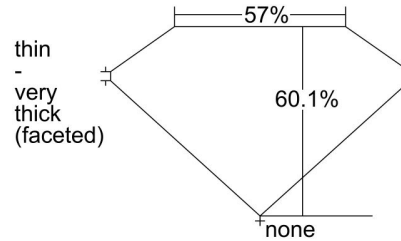

GIA NATURAL DIAMOND GRADING REPORT

December 19, 2023
 GIA Report Number 7235157736
 Shape and Cutting Style Oval Brilliant
 Measurements 13.14 x 8.87 x 5.33 mm

GRADING RESULTS

Carat Weight 4.04 carat
 Color Grade E
 Clarity Grade VS1

ADDITIONAL GRADING INFORMATION

Polish Excellent
 Symmetry Excellent
 Fluorescence None
 Inscription(s): GIA 7235157736

Comments: Additional clouds are not shown. Pinpoints are not shown.

PROPORTIONS

Profile not to actual proportions

CLARITY CHARACTERISTICS

KEY TO SYMBOLS*

- Cloud
- Needle

* Red symbols denote internal characteristics (inclusions). Green or black symbols denote external characteristics (blemishes). Diagram is an approximate representation of the diamond, and symbols shown indicate type, position, and approximate size of clarity characteristics. All clarity characteristics may not be shown. Details of finish are not shown.