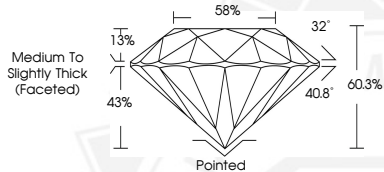

September 1, 2025
IGI Report Number **723509470**
ROUND BRILLIANT
NATURAL DIAMOND
4.49 - 4.52 X 2.72 MM
Carat Weight **0.34 CARAT**
Color Grade **G**
Clarity Grade **SI 1**
Cut Grade **EXCELLENT**
Polish **EXCELLENT**
Symmetry **EXCELLENT**
Fluorescence **NONE**
Inscription(s) **IGI 723509470**

September 1, 2025
IGI Report Number **723509470**
ROUND BRILLIANT
NATURAL DIAMOND
4.49 - 4.52 X 2.72 MM
Carat Weight **0.34 CARAT**
Color Grade **G**
Clarity Grade **SI 1**
Cut Grade **EXCELLENT**
Polish **EXCELLENT**
Symmetry **EXCELLENT**
Fluorescence **NONE**
Inscription(s) **IGI 723509470**