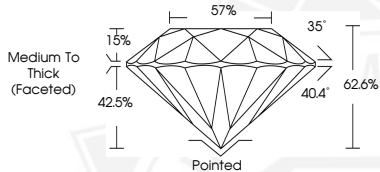

August 26, 2025
IGI Report Number **723508626**
ROUND BRILLIANT
NATURAL DIAMOND
4.64 - 4.67 X 2.91 MM
Carat Weight **0.40 CARAT**
Color Grade **I**
Clarity Grade **VS 2**
Cut Grade **VERY GOOD**
Polish **VERY GOOD**
Symmetry **EXCELLENT**
Fluorescence **NONE**
Inscription(s) **IGI 723508626**

August 26, 2025
IGI Report Number **723508626**
ROUND BRILLIANT
NATURAL DIAMOND
4.64 - 4.67 X 2.91 MM
Carat Weight **0.40 CARAT**
Color Grade **I**
Clarity Grade **VS 2**
Cut Grade **VERY GOOD**
Polish **VERY GOOD**
Symmetry **EXCELLENT**
Fluorescence **NONE**
Inscription(s) **IGI 723508626**