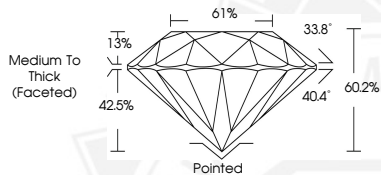

August 18, 2025
IGI Report Number **723508447**
ROUND BRILLIANT
NATURAL DIAMOND
4.72 - 4.75 X 2.85 MM
Carat Weight **0.40 CARAT**
Color Grade **H**
Clarity Grade **VS 1**
Cut Grade **VERY GOOD**
Polish **VERY GOOD**
Symmetry **EXCELLENT**
Fluorescence **NONE**
Inscription(s) **IGI 723508447**

August 18, 2025
IGI Report Number **723508447**
ROUND BRILLIANT
NATURAL DIAMOND
4.72 - 4.75 X 2.85 MM
Carat Weight **0.40 CARAT**
Color Grade **H**
Clarity Grade **VS 1**
Cut Grade **VERY GOOD**
Polish **EXCELLENT**
Symmetry **EXCELLENT**
Fluorescence **NONE**
Inscription(s) **IGI 723508447**