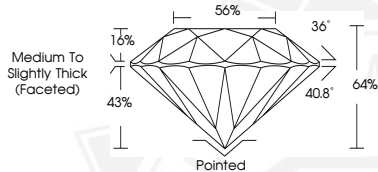

July 24, 2025
IGI Report Number **723505778**
ROUND BRILLIANT
NATURAL DIAMOND
4.19 - 4.22 X 2.69 MM
Carat Weight **0.30 CARAT**
Color Grade **K**
Clarity Grade **VS 1**
Cut Grade **VERY GOOD**
Polish **EXCELLENT**
Symmetry **VERY GOOD**
Fluorescence **NONE**
Inscription(s) **IGI 723505778**

July 24, 2025
IGI Report Number **723505778**
ROUND BRILLIANT
NATURAL DIAMOND
4.19 - 4.22 X 2.69 MM
Carat Weight **0.30 CARAT**
Color Grade **K**
Clarity Grade **VS 1**
Cut Grade **VERY GOOD**
Polish **EXCELLENT**
Symmetry **VERY GOOD**
Fluorescence **NONE**
Inscription(s) **IGI 723505778**