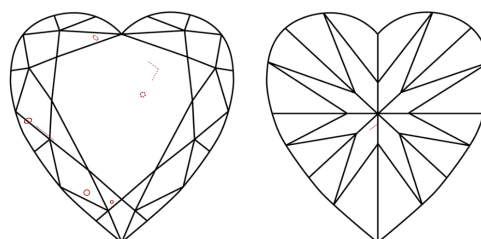

CLARITY CHARACTERISTICS

KEY TO SYMBOLS

Red symbols indicate internal characteristics.
Green symbols indicate external characteristics.