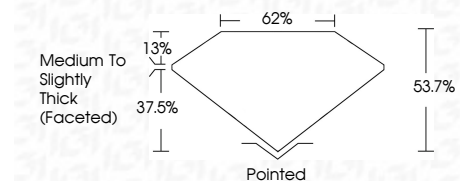

ELECTRONIC COPY

722552971
Report verification at igi.org

August 26, 2025
IGI Report Number **722552971**
Description **NATURAL DIAMOND**
Shape and Cutting Style **HEART BRILLIANT**
Measurements **9.20 X 10.39 X 5.58 MM**

GRADING RESULTS

Carat Weight **3.20 CARATS**
Color Grade **K**
Clarity Grade **VS 2**
Cut Grade **VERY GOOD**

ADDITIONAL GRADING INFORMATION

Polish **EXCELLENT**
Symmetry **EXCELLENT**
Fluorescence **SLIGHT**
Inscription(s) **(IGI) 722552971**

IGI

August 26, 2025
IGI Report No 722552971
HEART BRILLIANT
9.20 X 10.39 X 5.58 MM
3.20 CARATS
K
VS 2
VERY GOOD
62%
53.7%
Medium To Slightly Thick (Faceted)
Pointed
EXCELLENT
EXCELLENT
SLIGHT
(IGI) 722552971

DIAMOND REPORT

August 26, 2025
IGI Report Number **722552971**
Description **NATURAL DIAMOND**
Shape and Cutting Style **HEART BRILLIANT**
Measurements **9.20 X 10.39 X 5.58 MM**

GRADING RESULTS

Carat Weight **3.20 CARATS**
Color Grade **K**
Clarity Grade **VS 2**
Cut Grade **VERY GOOD**