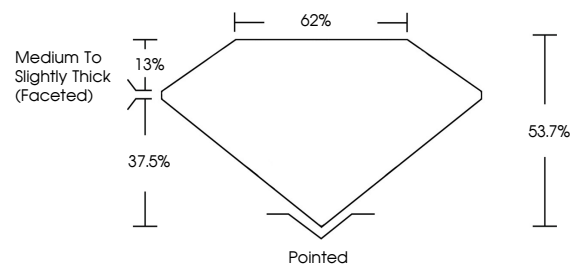

GRADING RESULTS

Carat Weight **3.20 CARATS**
Color Grade **K**
Clarity Grade **VS 2**
Cut Grade **VERY GOOD**

ADDITIONAL GRADING INFORMATION

Polish **EXCELLENT**
Symmetry **EXCELLENT**
Fluorescence **SLIGHT**
Inscription(s) **(IGI) 722552971**

IGI

August 26, 2025
IGI Report No 722552971
HEART BRILLIANT
9.20 X 10.39 X 5.58 MM
3.20 CARATS
K
VS 2
VERY GOOD
62%
53.7%
Medium To Slightly Thick (Faceted)
Pointed
EXCELLENT
EXCELLENT
SLIGHT
(IGI) 722552971

DIAMOND REPORT

August 26, 2025
IGI Report Number **722552971**
Description **NATURAL DIAMOND**
Shape and Cutting Style **HEART BRILLIANT**
Measurements **9.20 X 10.39 X 5.58 MM**

GRADING RESULTS

Carat Weight **3.20 CARATS**
Color Grade **K**
Clarity Grade **VS 2**
Cut Grade **VERY GOOD**

ADDITIONAL GRADING INFORMATION

Polish **EXCELLENT**
Symmetry **EXCELLENT**
Fluorescence **SLIGHT**
Inscription(s) **(IGI) 722552971**

PROPORTIONS

CLARITY CHARACTERISTICS

KEY TO SYMBOLS

Red symbols indicate internal characteristics.
Green symbols indicate external characteristics.