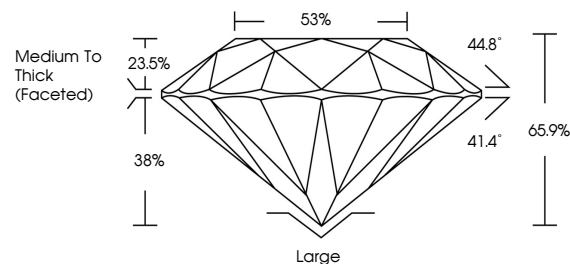

PROPORTIONS