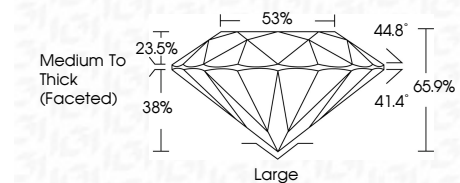

ELECTRONIC COPY

722520321
Report verification at igi.org

August 4, 2025
IGI Report Number **722520321**
Description **NATURAL DIAMOND**
Shape and Cutting Style **OLD EUROPEAN CUT**
Measurements **7.46 - 7.60 X 4.96 MM**

GRADING RESULTS
Carat Weight **2.00 CARATS**
Color Grade **NATURAL FANCY BROWN**
Clarity Grade **SI 1**

ADDITIONAL GRADING INFORMATION
Polish **EXCELLENT**
Symmetry **GOOD**
Fluorescence **NONE**
Inscription(s) **(IGI) 722520321**

August 4, 2025
IGI Report No 722520321
OLD EUROPEAN CUT
2.00 CARATS
Carat Weight
NATURAL FANCY BROWN
Color Grade
SI 1
Clarity Grade
65.9%
38%
Medium To Thick (Faceted)
Large
EXCELLENT
GOOD
NONE
NONE
Inscription(s)
(IGI) 722520321

DIAMOND REPORT

August 4, 2025
IGI Report Number **722520321**
Description **NATURAL DIAMOND**
Shape and Cutting Style **OLD EUROPEAN CUT**
Measurements **7.46 - 7.60 X 4.96 MM**

GRADING RESULTS
Carat Weight **2.00 CARATS**
Color Grade **NATURAL FANCY BROWN**
Clarity Grade **SI 1**