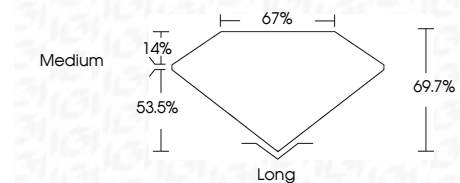

ELECTRONIC COPY

722517889
Report verification at igi.org

September 5, 2025
IGI Report Number **722517889**
Description **NATURAL DIAMOND**
Shape and Cutting Style **EMERALD CUT**
Measurements **6.89 X 5.05 X 3.52 MM**

GRADING RESULTS

Carat Weight **1.20 CARAT**
Color Grade **G**
Clarity Grade **VS 1**
Cut Grade **VERY GOOD**

ADDITIONAL GRADING INFORMATION

Polish **EXCELLENT**
Symmetry **EXCELLENT**
Fluorescence **NONE**
Inscription(s) **(IGI) 722517889**

IGI

September 5, 2025
IGI Report No 722517889
EMERALD CUT
1.20 CARAT
Color Grade **G**
Clarity Grade **VS 1**
Depth **67%**
Table **67%**
Girdle **Medium**
Length **EXCELLENT**
Polish **EXCELLENT**
Symmetry **EXCELLENT**
Fluorescence **NONE**
Inscription(s) **(IGI) 722517889**

DIAMOND REPORT

September 5, 2025
IGI Report Number **722517889**
Description **NATURAL DIAMOND**
Shape and Cutting Style **EMERALD CUT**
Measurements **6.89 X 5.05 X 3.52 MM**

GRADING RESULTS

Carat Weight **1.20 CARAT**
Color Grade **G**
Clarity Grade **VS 1**
Cut Grade **VERY GOOD**