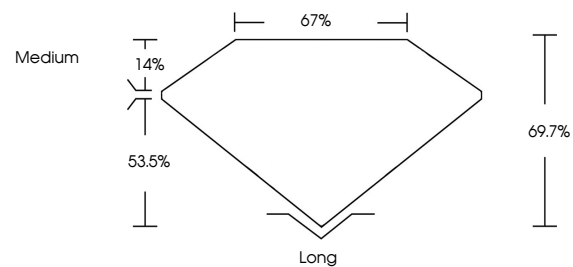

PROPORTIONS