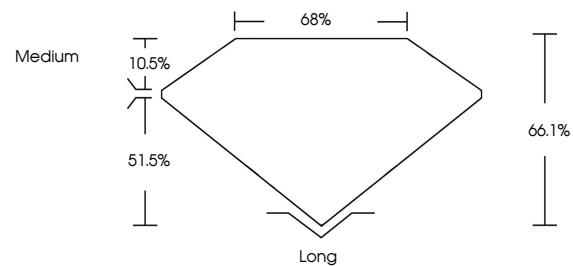

ELECTRONIC COPY

720512225
Report verification at igi.org

July 8, 2025
IGI Report Number **720512225**
Description **NATURAL DIAMOND**
Shape and Cutting Style **EMERALD CUT**
Measurements **11.81 X 8.18 X 5.41 MM**
GRADING RESULTS
Carat Weight **5.07 CARATS**
Color Grade **G**
Clarity Grade **INTERNALLY FLAWLESS**
Cut Grade **VERY GOOD**

DIAMOND REPORT

July 8, 2025
IGI Report Number **720512225**
Description **NATURAL DIAMOND**
Shape and Cutting Style **EMERALD CUT**
Measurements **11.81 X 8.18 X 5.41 MM**

GRADING RESULTS

Carat Weight **5.07 CARATS**
Color Grade **G**
Clarity Grade **INTERNALLY FLAWLESS**
Cut Grade **VERY GOOD**

ADDITIONAL GRADING INFORMATION

Polish **EXCELLENT**
Symmetry **EXCELLENT**
Fluorescence **VERY SLIGHT**
Inscription(s) 720512225

PROPORTIONS

Sample Image Used

CLARITY CHARACTERISTICS

KEY TO SYMBOLS

Red symbols indicate internal characteristics.
Green symbols indicate external characteristics.

ADDITIONAL GRADING INFORMATION

Polish **EXCELLENT**
Symmetry **EXCELLENT**
Fluorescence **VERY SLIGHT**
Inscription(s) 720512225

IGI

July 8, 2025
IGI Report No 720512225
EMERALD CUT
11.81 X 8.18 X 5.41 MM
5.07 CARATS
G
LF
VERY GOOD
66.1%
68%
Medium
Long
EXCELLENT
EXCELLENT
VERY SLIGHT
VERY SLIGHT
720512225