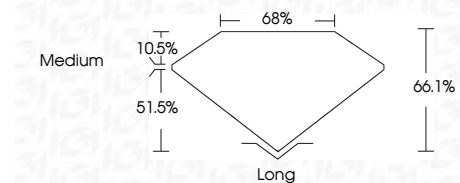

ELECTRONIC COPY

720512225
Report verification at igi.org

July 8, 2025
IGI Report Number **720512225**
Description **NATURAL DIAMOND**
Shape and Cutting Style **EMERALD CUT**
Measurements **11.81 X 8.18 X 5.41 MM**
GRADING RESULTS
Carat Weight **5.07 CARATS**
Color Grade **G**
Clarity Grade **INTERNALLY FLAWLESS**
Cut Grade **VERY GOOD**

DIAMOND REPORT

July 8, 2025
IGI Report Number **720512225**
Description **NATURAL DIAMOND**
Shape and Cutting Style **EMERALD CUT**
Measurements **11.81 X 8.18 X 5.41 MM**

GRADING RESULTS

Carat Weight **5.07 CARATS**
Color Grade **G**
Clarity Grade **INTERNALLY FLAWLESS**
Cut Grade **VERY GOOD**

ADDITIONAL GRADING INFORMATION

Polish **EXCELLENT**
Symmetry **EXCELLENT**
Fluorescence **VERY SLIGHT**
Inscription(s) 720512225

PROPORTIONS

Sample Image Used

CLARITY CHARACTERISTICS

KEY TO SYMBOLS

Red symbols indicate internal characteristics.
Green symbols indicate external characteristics.

ADDITIONAL GRADING INFORMATION

Polish **EXCELLENT**
Symmetry **EXCELLENT**
Fluorescence **VERY SLIGHT**
Inscription(s) 720512225

IGI

July 8, 2025
IGI Report No 720512225
EMERALD CUT
11.81 X 8.18 X 5.41 MM
5.07 CARATS
G
LF
VERY GOOD
66.1%
68%
Medium
Long
EXCELLENT
EXCELLENT
VERY SLIGHT
VERY SLIGHT
720512225