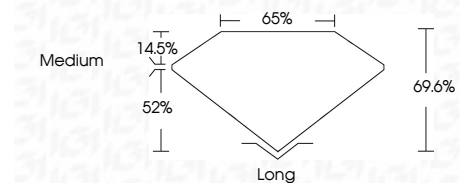

GRADING RESULTS

Carat Weight **1.00 CARAT**
Color Grade **H**
Clarity Grade **VVS 2**
Cut Grade **VERY GOOD**

ADDITIONAL GRADING INFORMATION

Polish **EXCELLENT**
Symmetry **EXCELLENT**
Fluorescence **NONE**
Inscription(s) **719579407**

PROPORTIONS

Sample Image Used

CLARITY CHARACTERISTICS

KEY TO SYMBOLS

Red symbols indicate internal characteristics.
Green symbols indicate external characteristics.

COLOR

D - F	G - J	K - M	N - R	S - Z	FANCY
Colorless	Near Colorless	Slightly Tinted	Very Light Color	Light Color	

CLARITY

IF	VVS ¹⁻²	VS ¹⁻²	SI ¹⁻²	I ¹⁻³
Internally Flawless	Very Very Slightly Included	Very Slightly Included	Slightly Included	Included

July 8, 2025
IGI Report Number **719579407**
Description **NATURAL DIAMOND**
Shape and Cutting Style **EMERALD CUT**
Measurements **6.58 X 4.74 X 3.30 MM**
GRADING RESULTS
Carat Weight **1.00 CARAT**
Color Grade **H**
Clarity Grade **VVS 2**
Cut Grade **VERY GOOD**

ADDITIONAL GRADING INFORMATION

Polish **EXCELLENT**
Symmetry **EXCELLENT**
Fluorescence **NONE**
Inscription(s) **719579407**

IGI

July 8, 2025
IGI Report No 719579407
EMERALD CUT
6.58 X 4.74 X 3.30 MM
1.00 CARAT
H
VVS 2
VERY GOOD
6.58
65%
Medium
Long
EXCELLENT
EXCELLENT
NONE
IGI 719579407