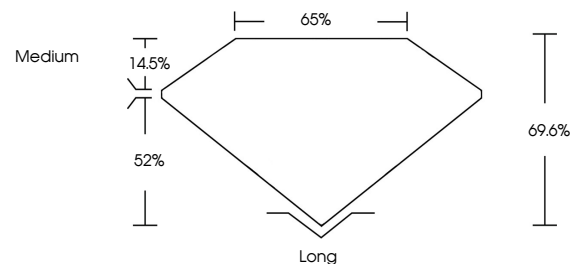

ELECTRONIC COPY

719579407
Report verification at igi.org

DIAMOND REPORT

July 8, 2025
IGI Report Number **719579407**
Description **NATURAL DIAMOND**
Shape and Cutting Style **EMERALD CUT**
Measurements **6.58 X 4.74 X 3.30 MM**

GRADING RESULTS

Carat Weight **1.00 CARAT**
Color Grade **H**
Clarity Grade **VVS 2**
Cut Grade **VERY GOOD**

ADDITIONAL GRADING INFORMATION

Polish **EXCELLENT**
Symmetry **EXCELLENT**
Fluorescence **NONE**
Inscription(s) **719579407**

PROPORTIONS

Sample Image Used

CLARITY CHARACTERISTICS

KEY TO SYMBOLS

Red symbols indicate internal characteristics.
Green symbols indicate external characteristics.

COLOR

D - F	G - J	K - M	N - R	S - Z	FANCY
Colorless	Near Colorless	Slightly Tinted	Very Light Color	Light Color	

CLARITY

IF	VVS ¹⁻²	VS ¹⁻²	SI ¹⁻²	I ¹⁻³
Internally Flawless	Very Very Slightly Included	Very Slightly Included	Slightly Included	Included

July 8, 2025
IGI Report Number **719579407**
Description **NATURAL DIAMOND**
Shape and Cutting Style **EMERALD CUT**
Measurements **6.58 X 4.74 X 3.30 MM**
GRADING RESULTS
Carat Weight **1.00 CARAT**
Color Grade **H**
Clarity Grade **VVS 2**
Cut Grade **VERY GOOD**