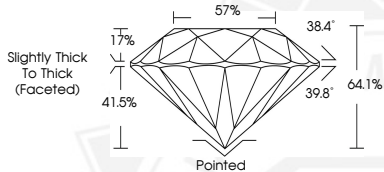

July 1, 2025
IGI Report Number **717551475**
ROUND BRILLIANT
NATURAL DIAMOND
5.49 - 5.54 X 3.53 MM
Carat Weight **0.70 CARAT**
Color Grade **J**
Clarity Grade **VS 2**
Cut Grade **VERY GOOD**
Polish **EXCELLENT**
Symmetry **VERY GOOD**
Fluorescence **VERY SLIGHT**
Inscription(s) **IGI 717551475**

July 1, 2025
IGI Report Number **717551475**
ROUND BRILLIANT
NATURAL DIAMOND
5.49 - 5.54 X 3.53 MM
Carat Weight **0.70 CARAT**
Color Grade **J**
Clarity Grade **VS 2**
Cut Grade **VERY GOOD**
Polish **EXCELLENT**
Symmetry **VERY GOOD**
Fluorescence **VERY SLIGHT**
Inscription(s) **IGI 717551475**