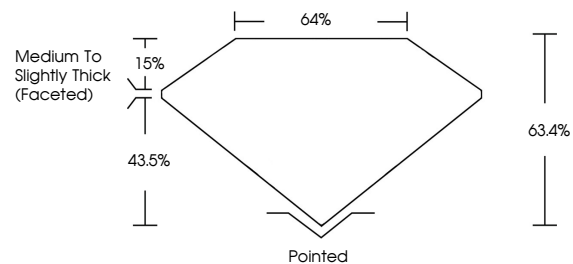

ELECTRONIC COPY

717511665
Report verification at igi.org

June 30, 2025
IGI Report Number **717511665**
Description **NATURAL DIAMOND**
Shape and Cutting Style **PEAR BRILLIANT**
Measurements **8.49 X 5.49 X 3.48 MM**
GRADING RESULTS
Carat Weight **1.01 CARAT**
Color Grade **G**
Clarity Grade **VVS 2**
Cut Grade **VERY GOOD**

DIAMOND REPORT

June 30, 2025
IGI Report Number **717511665**
Description **NATURAL DIAMOND**
Shape and Cutting Style **PEAR BRILLIANT**
Measurements **8.49 X 5.49 X 3.48 MM**

GRADING RESULTS

Carat Weight **1.01 CARAT**
Color Grade **G**
Clarity Grade **VVS 2**
Cut Grade **VERY GOOD**

ADDITIONAL GRADING INFORMATION

Polish **EXCELLENT**
Symmetry **EXCELLENT**
Fluorescence **NONE**
Inscription(s) **717511665**

PROPORTIONS

Sample Image Used

CLARITY CHARACTERISTICS

KEY TO SYMBOLS

Red symbols indicate internal characteristics.
Green symbols indicate external characteristics.

ADDITIONAL GRADING INFORMATION

Polish **EXCELLENT**
Symmetry **EXCELLENT**
Fluorescence **NONE**
Inscription(s) **717511665**

IGI

June 30, 2025
IGI Report No 717511665
PEAR BRILLIANT
8.49 X 5.49 X 3.48 MM
1.01 CARAT
G
VVS 2
VERY GOOD
63.4%
64%
Medium To Slightly Thick (Faceted)
Pointed
EXCELLENT
EXCELLENT
NONE
 717511665