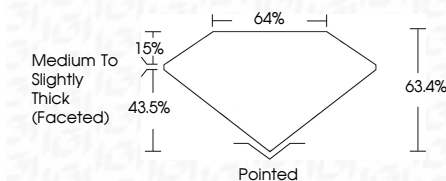

ELECTRONIC COPY

717511665
Report verification at igi.org

June 30, 2025
IGI Report Number **717511665**
Description **NATURAL DIAMOND**
Shape and Cutting Style **PEAR BRILLIANT**
Measurements **8.49 X 5.49 X 3.48 MM**
GRADING RESULTS
Carat Weight **1.01 CARAT**
Color Grade **G**
Clarity Grade **VVS 2**
Cut Grade **VERY GOOD**

DIAMOND REPORT

June 30, 2025
IGI Report Number **717511665**
Description **NATURAL DIAMOND**
Shape and Cutting Style **PEAR BRILLIANT**
Measurements **8.49 X 5.49 X 3.48 MM**

GRADING RESULTS

Carat Weight **1.01 CARAT**
Color Grade **G**
Clarity Grade **VVS 2**
Cut Grade **VERY GOOD**

ADDITIONAL GRADING INFORMATION

Polish **EXCELLENT**
Symmetry **EXCELLENT**
Fluorescence **NONE**
Inscription(s) **717511665**

PROPORTIONS

Sample Image Used

CLARITY CHARACTERISTICS

KEY TO SYMBOLS

Red symbols indicate internal characteristics.
Green symbols indicate external characteristics.

ADDITIONAL GRADING INFORMATION

Polish **EXCELLENT**
Symmetry **EXCELLENT**
Fluorescence **NONE**
Inscription(s) **717511665**

IGI

June 30, 2025
IGI Report No 717511665
PEAR BRILLIANT
8.49 X 5.49 X 3.48 MM
1.01 CARAT
G
VVS 2
VERY GOOD
63.4%
64%
Medium To Slightly Thick (Faceted)
Pointed
EXCELLENT
EXCELLENT
NONE
 717511665