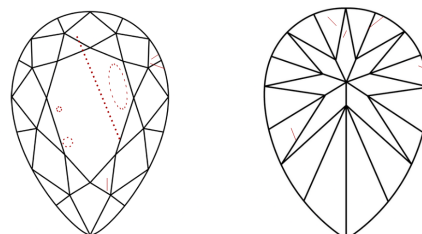

ELECTRONIC COPY

715596090
Report verification at igi.org

June 24, 2025
IGI Report Number **715596090**
Description **NATURAL DIAMOND**
Shape and Cutting Style **PEAR BRILLIANT**
Measurements **15.61 X 9.31 X 5.85 MM**
GRADING RESULTS
Carat Weight **5.02 CARATS**
Color Grade **J**
Clarity Grade **SI 1**
Cut Grade **VERY GOOD**

DIAMOND REPORT

June 24, 2025
IGI Report Number **715596090**
Description **NATURAL DIAMOND**
Shape and Cutting Style **PEAR BRILLIANT**
Measurements **15.61 X 9.31 X 5.85 MM**

GRADING RESULTS

Carat Weight **5.02 CARATS**
Color Grade **J**
Clarity Grade **SI 1**
Cut Grade **VERY GOOD**

ADDITIONAL GRADING INFORMATION

Polish **EXCELLENT**
Symmetry **EXCELLENT**
Fluorescence **NONE**
Inscription(s) **715596090**

PROPORTIONS

Sample Image Used

CLARITY CHARACTERISTICS

KEY TO SYMBOLS

Red symbols indicate internal characteristics.
Green symbols indicate external characteristics.