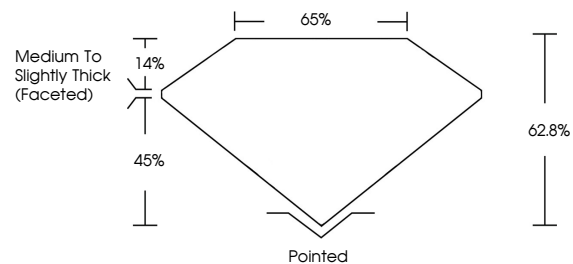

ELECTRONIC COPY

715596090
Report verification at igi.org

June 24, 2025
IGI Report Number **715596090**
Description **NATURAL DIAMOND**
Shape and Cutting Style **PEAR BRILLIANT**
Measurements **15.61 X 9.31 X 5.85 MM**
GRADING RESULTS
Carat Weight **5.02 CARATS**
Color Grade **J**
Clarity Grade **SI 1**
Cut Grade **VERY GOOD**

DIAMOND REPORT

June 24, 2025
IGI Report Number **715596090**
Description **NATURAL DIAMOND**
Shape and Cutting Style **PEAR BRILLIANT**
Measurements **15.61 X 9.31 X 5.85 MM**

GRADING RESULTS

Carat Weight **5.02 CARATS**
Color Grade **J**
Clarity Grade **SI 1**
Cut Grade **VERY GOOD**

ADDITIONAL GRADING INFORMATION

Polish **EXCELLENT**
Symmetry **EXCELLENT**
Fluorescence **NONE**
Inscription(s) **715596090**

PROPORTIONS

Sample Image Used

CLARITY CHARACTERISTICS

KEY TO SYMBOLS

Red symbols indicate internal characteristics.
Green symbols indicate external characteristics.