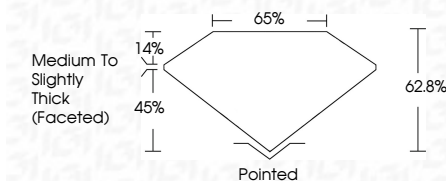

ELECTRONIC COPY

715596090
Report verification at igi.org

June 24, 2025
IGI Report Number **715596090**
Description **NATURAL DIAMOND**
Shape and Cutting Style **PEAR BRILLIANT**
Measurements **15.61 X 9.31 X 5.85 MM**
GRADING RESULTS
Carat Weight **5.02 CARATS**
Color Grade **J**
Clarity Grade **SI 1**
Cut Grade **VERY GOOD**

DIAMOND REPORT

June 24, 2025
IGI Report Number **715596090**
Description **NATURAL DIAMOND**
Shape and Cutting Style **PEAR BRILLIANT**
Measurements **15.61 X 9.31 X 5.85 MM**

GRADING RESULTS

Carat Weight **5.02 CARATS**
Color Grade **J**
Clarity Grade **SI 1**
Cut Grade **VERY GOOD**

ADDITIONAL GRADING INFORMATION

Polish **EXCELLENT**
Symmetry **EXCELLENT**
Fluorescence **NONE**
Inscription(s) **715596090**

PROPORTIONS

Sample Image Used

CLARITY CHARACTERISTICS

KEY TO SYMBOLS

Red symbols indicate internal characteristics.
Green symbols indicate external characteristics.

COLOR

D - F	G - J	K - M	N - R	S - Z	FANCY
Colorless	Near Colorless	Slightly Tinted	Very Light Color	Light Color	

CLARITY

IF	VVS ¹⁻²	VS ¹⁻²	SI ¹⁻²	I ¹⁻³
Internally Flawless	Very Very Slightly Included	Very Slightly Included	Slightly Included	Included