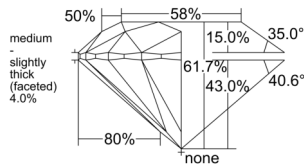

GIA®

FACSIMILE

GIA REPORT 7146280970

Verify this report at GIA.edu

GIA NATURAL DIAMOND DOSSIER®

July 17, 2025
GIA Report Number 7146280970
Shape and Cutting Style ..... Round Brilliant
Measurements ..... 5.06 - 5.12 x 3.14 mm

GRADING RESULTS

Carat Weight ..... 0.50 carat
Color Grade ..... D
Clarity Grade VS1
Cut Grade ..... Excellent

ADDITIONAL GRADING INFORMATION

Polish ..... Very Good
Symmetry ..... Very Good
Fluorescence ..... Very Strong Blue
Clarity Characteristics ..... Crystal
Inscription(s): GIA 7146280970

PROPORTIONS

GRADING SCALES

GIA COLOR SCALE

COLORLESS	D
	E
	F
	G
	H
	I
	J
NEAR COLORLESS	K
	L
FAIN	M
	N
	O
	P
VERY LIGHT	Q
	R
	S
	T
	U
	V
	W
	X
	Y
LIGHT	Z

GIA CLARITY SCALE

FLAWLESS	INTERNAL FLAWLESS	
		FLAWLESS
VERY VERY SLIGHTLY INCLUDED	VVS₁	
	VVS₂	
VERY SLIGHTLY INCLUDED	VS₁	
	VS₂	
SLIGHTLY INCLUDED	SI₁	
	SI₂	
INCLUDED	I₁	
	I₂	
	I₃	

GIA CUT SCALE

EXCELLENT
VERY GOOD
GOOD
FAIR
POOR