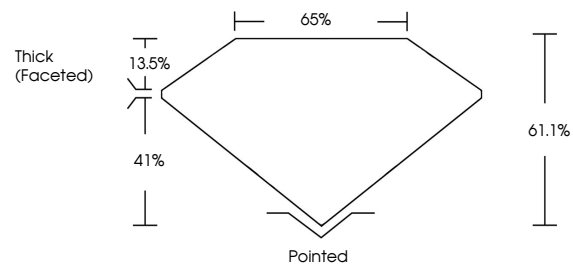

GRADING RESULTS

Carat Weight **1.01 CARAT**
Color Grade **H**
Clarity Grade **VS 2**
Cut Grade **VERY GOOD**

ADDITIONAL GRADING INFORMATION

Polish **EXCELLENT**
Symmetry **EXCELLENT**
Fluorescence **NONE**
Inscription(s) **IGI 713558321**

IGI

August 28, 2025
IGI Report No 713558321
PEAR BRILLIANT
8.69 X 5.53 X 3.38 MM
1.01 CARAT
H
VS 2
VERY GOOD
61.1%
65%
Thick (Faceted)
Pointed
EXCELLENT
EXCELLENT
NONE
IGI 713558321

DIAMOND REPORT

August 28, 2025
IGI Report Number **713558321**
Description **NATURAL DIAMOND**
Shape and Cutting Style **PEAR BRILLIANT**
Measurements **8.69 X 5.53 X 3.38 MM**

PROPORTIONS

Sample Image Used

CLARITY CHARACTERISTICS

KEY TO SYMBOLS

Red symbols indicate internal characteristics.
Green symbols indicate external characteristics.

COLOR

D - F	G - J	K - M	N - R	S - Z	FANCY
Colorless	Near Colorless	Slightly Tinted	Very Light Color	Light Color	