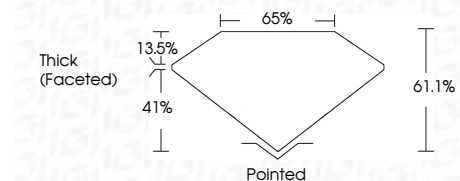

ELECTRONIC COPY

713558321
Report verification at igi.org

August 28, 2025
IGI Report Number **713558321**
Description **NATURAL DIAMOND**
Shape and Cutting Style **PEAR BRILLIANT**
Measurements **8.69 X 5.53 X 3.38 MM**

GRADING RESULTS

Carat Weight **1.01 CARAT**
Color Grade **H**
Clarity Grade **VS 2**
Cut Grade **VERY GOOD**

ADDITIONAL GRADING INFORMATION

Polish **EXCELLENT**
Symmetry **EXCELLENT**
Fluorescence **NONE**
Inscription(s) **IGI 713558321**

IGI

August 28, 2025
IGI Report No 713558321
PEAR BRILLIANT
8.69 X 5.53 X 3.38 MM
1.01 CARAT
H
VS 2
VERY GOOD
61.1%
65%
Thick (Faceted)
Pointed
EXCELLENT
EXCELLENT
NONE
IGI 713558321

DIAMOND REPORT

August 28, 2025
IGI Report Number **713558321**
Description **NATURAL DIAMOND**
Shape and Cutting Style **PEAR BRILLIANT**
Measurements **8.69 X 5.53 X 3.38 MM**