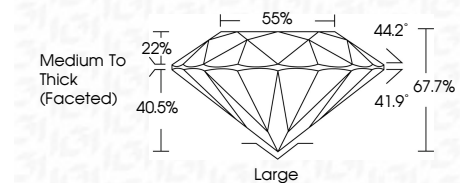

ELECTRONIC COPY

713551912
Report verification at igi.org

July 2, 2025
IGI Report Number **713551912**
Description **NATURAL DIAMOND**
Shape and Cutting Style **OLD EUROPEAN CUT**
Measurements **5.89 - 6.01 X 4.03 MM**

GRADING RESULTS

Carat Weight **1.01 CARAT**
Color Grade **NATURAL FANCY BROWN**
Clarity Grade **SI 2**
Cut Grade **FAIR**

ADDITIONAL GRADING INFORMATION

Polish **VERY GOOD**
Symmetry **GOOD**
Fluorescence **NONE**
Inscription(s) **IGI 713551912**

IGI

July 2, 2025
IGI Report No 713551912
OLD EUROPEAN CUT
1.01 CARAT
NATURAL FANCY BROWN
SI 2
FAIR
5.89 - 6.01 X 4.03 MM
1.01 CARAT
NATURAL FANCY BROWN
SI 2
FAIR
5.89 - 6.01 X 4.03 MM
1.01 CARAT
NATURAL FANCY BROWN
SI 2
FAIR
5.89 - 6.01 X 4.03 MM

DIAMOND REPORT

July 2, 2025
IGI Report Number **713551912**
Description **NATURAL DIAMOND**
Shape and Cutting Style **OLD EUROPEAN CUT**
Measurements **5.89 - 6.01 X 4.03 MM**

GRADING RESULTS

Carat Weight **1.01 CARAT**
Color Grade **NATURAL FANCY BROWN**
Clarity Grade **SI 2**
Cut Grade **FAIR**