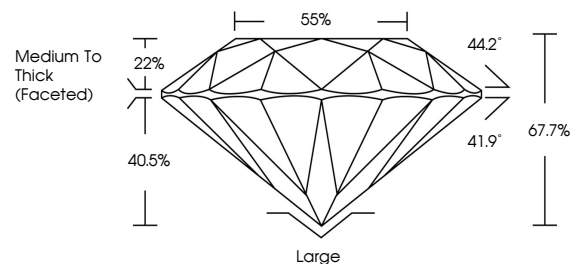

GRADING RESULTS

Carat Weight **1.01 CARAT**
Color Grade **NATURAL FANCY BROWN**
Clarity Grade **SI 2**
Cut Grade **FAIR**

ADDITIONAL GRADING INFORMATION

Polish **VERY GOOD**
Symmetry **GOOD**
Fluorescence **NONE**
Inscription(s) **IGI 713551912**

IGI

July 2, 2025
IGI Report No 713551912
OLD EUROPEAN CUT
1.01 CARAT
NATURAL FANCY BROWN
SI 2
FAIR
5.89 - 6.01 X 4.03 MM
1.01 CARAT
NATURAL FANCY BROWN
SI 2
FAIR
5.89 - 6.01 X 4.03 MM
1.01 CARAT
NATURAL FANCY BROWN
SI 2
FAIR
5.89 - 6.01 X 4.03 MM

DIAMOND REPORT

July 2, 2025
IGI Report Number **713551912**
Description **NATURAL DIAMOND**
Shape and Cutting Style **OLD EUROPEAN CUT**
Measurements **5.89 - 6.01 X 4.03 MM**

GRADING RESULTS

Carat Weight **1.01 CARAT**
Color Grade **NATURAL FANCY BROWN**
Clarity Grade **SI 2**
Cut Grade **FAIR**

ADDITIONAL GRADING INFORMATION

Polish **VERY GOOD**
Symmetry **GOOD**
Fluorescence **NONE**
Inscription(s) **IGI 713551912**

PROPORTIONS

Sample Image Used

CLARITY CHARACTERISTICS

KEY TO SYMBOLS

Red symbols indicate internal characteristics.
Green symbols indicate external characteristics.