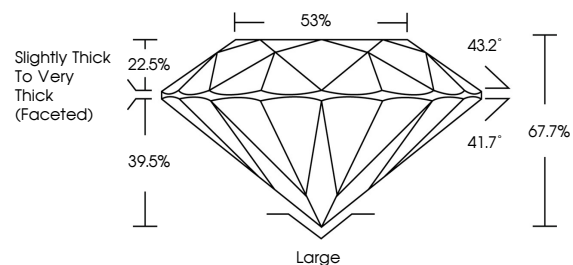

GRADING RESULTS

Carat Weight **1.00 CARAT**
Color Grade **K**
Clarity Grade **VS 2**
Cut Grade **VERY GOOD**

ADDITIONAL GRADING INFORMATION

Polish **EXCELLENT**
Symmetry **GOOD**
Fluorescence **VERY SLIGHT**
Inscription(s) **IGI 713551911**
Comments: Faint Brown

IGI

June 18, 2025
IGI Report No 713551911
OLD EUROPEAN CUT
5.88 - 5.95 X 4.01 MM
1.00 CARAT
K
VS 2
VERY GOOD
67.7%
88%
Slightly Thick to Very Thick (Faceted)
Large
EXCELLENT
GOOD
VERY SLIGHT
IGI 713551911
Comments: Faint Brown

DIAMOND REPORT

June 18, 2025
IGI Report Number **713551911**
Description **NATURAL DIAMOND**
Shape and Cutting Style **OLD EUROPEAN CUT**
Measurements **5.88 - 5.95 X 4.01 MM**

GRADING RESULTS

Carat Weight **1.00 CARAT**
Color Grade **K**
Clarity Grade **VS 2**
Cut Grade **VERY GOOD**

ADDITIONAL GRADING INFORMATION

Polish **EXCELLENT**
Symmetry **GOOD**
Fluorescence **VERY SLIGHT**
Inscription(s) **IGI 713551911**
Comments: Faint Brown

PROPORTIONS

Sample Image Used

CLARITY CHARACTERISTICS