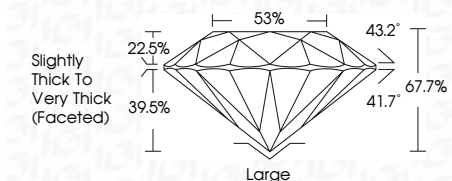

ELECTRONIC COPY

713551911
Report verification at igi.org

June 18, 2025
IGI Report Number **713551911**
Description **NATURAL DIAMOND**
Shape and Cutting Style **OLD EUROPEAN CUT**
Measurements **5.88 - 5.95 X 4.01 MM**

GRADING RESULTS

Carat Weight **1.00 CARAT**
Color Grade **K**
Clarity Grade **VS 2**
Cut Grade **VERY GOOD**

ADDITIONAL GRADING INFORMATION

Polish **EXCELLENT**
Symmetry **GOOD**
Fluorescence **VERY SLIGHT**
Inscription(s) **IGI 713551911**
Comments: Faint Brown

IGI

June 18, 2025
IGI Report No 713551911
OLD EUROPEAN CUT
5.88 - 5.95 X 4.01 MM
1.00 CARAT
K
VS 2
VERY GOOD
67.7%
88%
Slightly Thick to Very Thick (Faceted)
Large
EXCELLENT
GOOD
VERY SLIGHT
IGI 713551911
Comments: Faint Brown

DIAMOND REPORT

June 18, 2025
IGI Report Number **713551911**
Description **NATURAL DIAMOND**
Shape and Cutting Style **OLD EUROPEAN CUT**
Measurements **5.88 - 5.95 X 4.01 MM**

GRADING RESULTS

Carat Weight **1.00 CARAT**
Color Grade **K**
Clarity Grade **VS 2**
Cut Grade **VERY GOOD**