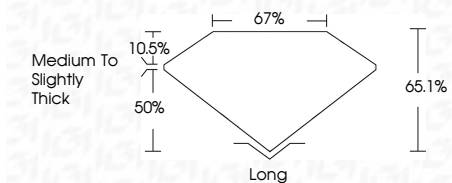

**ELECTRONIC COPY**

713551364  
Report verification at [igi.org](http://igi.org)

June 12, 2025  
IGI Report Number **713551364**  
Description **NATURAL DIAMOND**  
Shape and Cutting Style **EMERALD CUT**  
Measurements **11.52 X 8.36 X 5.44 MM**

**GRADING RESULTS**

Carat Weight **5.04 CARATS**  
Color Grade **H**  
Clarity Grade **VVS 1**  
Cut Grade **VERY GOOD**

**ADDITIONAL GRADING INFORMATION**

Polish **EXCELLENT**  
Symmetry **EXCELLENT**  
Fluorescence **NONE**

**IGI**

June 12, 2025  
IGI Report No 713551364  
**EMERALD CUT**  
5.04 CARATS  
H  
5.04 CARATS  
H  
VVS 1  
VERY GOOD  
66.1%  
67%  
Medium To Slightly Thick  
Long  
EXCELLENT  
EXCELLENT  
NONE

**DIAMOND REPORT**

June 12, 2025  
IGI Report Number **713551364**  
Description **NATURAL DIAMOND**  
Shape and Cutting Style **EMERALD CUT**  
Measurements **11.52 X 8.36 X 5.44 MM**

**GRADING RESULTS**

Carat Weight **5.04 CARATS**  
Color Grade **H**  
Clarity Grade **VVS 1**  
Cut Grade **VERY GOOD**