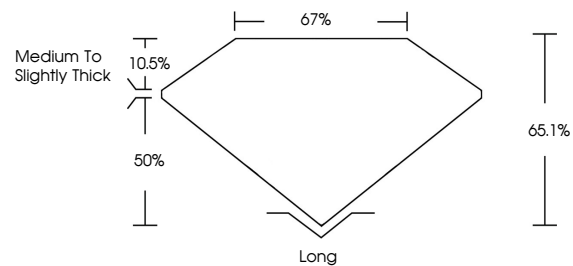

PROPORTIONS