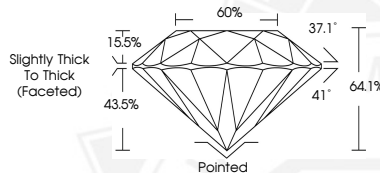

GRADING RESULTS

Carat Weight **0.90 CARAT**
Color Grade **F**
Clarity Grade **VS 1**
Cut Grade **VERY GOOD**