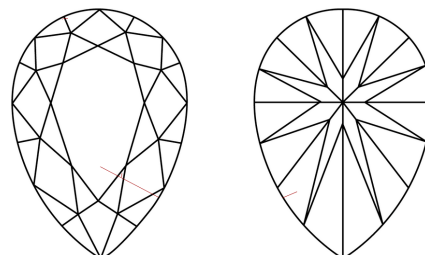

ELECTRONIC COPY

713520924
Report verification at igi.org

December 3, 2025
IGI Report Number **713520924**
Description **NATURAL DIAMOND**
Shape and Cutting Style **PEAR BRILLIANT**
Measurements **8.93 X 5.64 X 3.39 MM**
GRADING RESULTS
Carat Weight **1.04 CARAT**
Color Grade **G**
Clarity Grade **SI 2**
Cut Grade **VERY GOOD**

DIAMOND REPORT

December 3, 2025
IGI Report Number **713520924**
Description **NATURAL DIAMOND**
Shape and Cutting Style **PEAR BRILLIANT**
Measurements **8.93 X 5.64 X 3.39 MM**

GRADING RESULTS

Carat Weight **1.04 CARAT**
Color Grade **G**
Clarity Grade **SI 2**
Cut Grade **VERY GOOD**

ADDITIONAL GRADING INFORMATION

Polish **EXCELLENT**
Symmetry **VERY GOOD**
Fluorescence **VERY SLIGHT**
Inscription(s) **713520924**

PROPORTIONS

Sample Image Used

CLARITY CHARACTERISTICS

KEY TO SYMBOLS

Red symbols indicate internal characteristics.
Green symbols indicate external characteristics.

ADDITIONAL GRADING INFORMATION

Polish **EXCELLENT**
Symmetry **VERY GOOD**
Fluorescence **VERY SLIGHT**
Inscription(s) **713520924**

IGI

December 3, 2025
IGI Report No 713520924
PEAR BRILLIANT
8.93 X 5.64 X 3.39 MM
1.04 CARAT
G
SI 2
VERY GOOD
60.1%
60%
Slightly Thick To Thick (Faceted)
Pointed
EXCELLENT
VERY GOOD
VERY SLIGHT
713520924