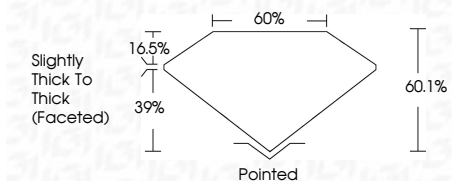

ELECTRONIC COPY

713520924
Report verification at igi.org

December 3, 2025
IGI Report Number **713520924**
Description **NATURAL DIAMOND**
Shape and Cutting Style **PEAR BRILLIANT**
Measurements **8.93 X 5.64 X 3.39 MM**
GRADING RESULTS
Carat Weight **1.04 CARAT**
Color Grade **G**
Clarity Grade **SI 2**
Cut Grade **VERY GOOD**

DIAMOND REPORT

December 3, 2025
IGI Report Number **713520924**
Description **NATURAL DIAMOND**
Shape and Cutting Style **PEAR BRILLIANT**
Measurements **8.93 X 5.64 X 3.39 MM**

GRADING RESULTS

Carat Weight **1.04 CARAT**
Color Grade **G**
Clarity Grade **SI 2**
Cut Grade **VERY GOOD**

ADDITIONAL GRADING INFORMATION

Polish **EXCELLENT**
Symmetry **VERY GOOD**
Fluorescence **VERY SLIGHT**
Inscription(s) **713520924**

PROPORTIONS

Sample Image Used

CLARITY CHARACTERISTICS

KEY TO SYMBOLS

Red symbols indicate internal characteristics.
Green symbols indicate external characteristics.

ADDITIONAL GRADING INFORMATION

Polish **EXCELLENT**
Symmetry **VERY GOOD**
Fluorescence **VERY SLIGHT**
Inscription(s) **713520924**

IGI

December 3, 2025
IGI Report No 713520924
PEAR BRILLIANT
8.93 X 5.64 X 3.39 MM
1.04 CARAT
G
SI 2
VERY GOOD
60.1%
60%
Slightly Thick To Thick (Faceted)
Pointed
EXCELLENT
VERY GOOD
VERY SLIGHT
713520924