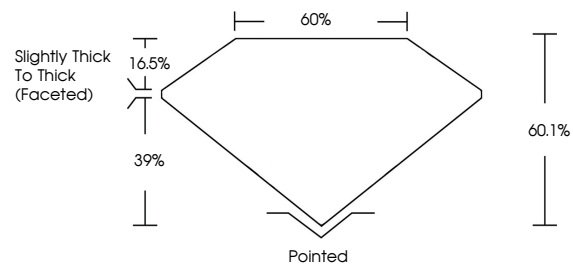

ELECTRONIC COPY

713520924
Report verification at igi.org

December 3, 2025
IGI Report Number **713520924**
Description **NATURAL DIAMOND**
Shape and Cutting Style **PEAR BRILLIANT**
Measurements **8.93 X 5.64 X 3.39 MM**
GRADING RESULTS
Carat Weight **1.04 CARAT**
Color Grade **G**
Clarity Grade **SI 2**
Cut Grade **VERY GOOD**

DIAMOND REPORT

December 3, 2025
IGI Report Number **713520924**
Description **NATURAL DIAMOND**
Shape and Cutting Style **PEAR BRILLIANT**
Measurements **8.93 X 5.64 X 3.39 MM**

GRADING RESULTS

Carat Weight **1.04 CARAT**
Color Grade **G**
Clarity Grade **SI 2**
Cut Grade **VERY GOOD**

ADDITIONAL GRADING INFORMATION

Polish **EXCELLENT**
Symmetry **VERY GOOD**
Fluorescence **VERY SLIGHT**
Inscription(s) **713520924**

PROPORTIONS

Sample Image Used

CLARITY CHARACTERISTICS

KEY TO SYMBOLS

Red symbols indicate internal characteristics.
Green symbols indicate external characteristics.

ADDITIONAL GRADING INFORMATION

Polish **EXCELLENT**
Symmetry **VERY GOOD**
Fluorescence **VERY SLIGHT**
Inscription(s) **713520924**

IGI

December 3, 2025
IGI Report No 713520924
PEAR BRILLIANT
8.93 X 5.64 X 3.39 MM
1.04 CARAT
G
SI 2
VERY GOOD
60.1%
60%
Slightly Thick To Thick (Faceted)
Pointed
EXCELLENT
VERY GOOD
VERY SLIGHT
713520924