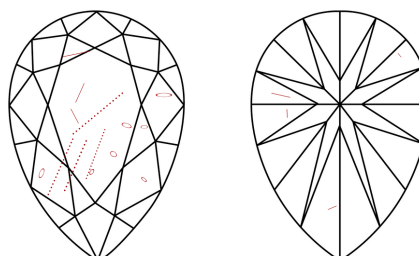

IGI

September 8, 2025
IGI Report No 713520882
PEAR BRILLIANT
16.83 X 10.44 X 6.49 MM
7.03 CARATS
J
SI 2
VERY GOOD
62.2%
61%
Slightly Thick To Thick (Faceted)
Pointed
EXCELLENT
EXCELLENT
NONE
IGI 713520882

DIAMOND REPORT

September 8, 2025
IGI Report Number **713520882**
Description **NATURAL DIAMOND**
Shape and Cutting Style **PEAR BRILLIANT**
Measurements **16.83 X 10.44 X 6.49 MM**

GRADING RESULTS

Carat Weight **7.03 CARATS**
Color Grade **J**
Clarity Grade **SI 2**
Cut Grade **VERY GOOD**

ADDITIONAL GRADING INFORMATION

Polish **EXCELLENT**
Symmetry **EXCELLENT**
Fluorescence **NONE**
Inscription(s) **IGI 713520882**

PROPORTIONS

Sample Image Used

CLARITY CHARACTERISTICS

KEY TO SYMBOLS

Red symbols indicate internal characteristics.
Green symbols indicate external characteristics.

COLOR

D - F	G - J	K - M	N - R	S - Z	FANCY
Colorless	Near Colorless	Slightly Tinted	Very Light Color	Light Color	

CLARITY

IF	VVS ¹⁻²	VS ¹⁻²	SI ¹⁻²	I ¹⁻³
Internally Flawless	Very Very Slightly Included	Very Slightly Included	Slightly Included	Included