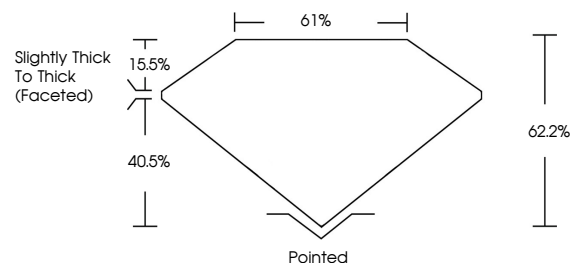

GRADING RESULTS

Carat Weight **7.03 CARATS**
Color Grade **J**
Clarity Grade **SI 2**
Cut Grade **VERY GOOD**

ADDITIONAL GRADING INFORMATION

Polish **EXCELLENT**
Symmetry **EXCELLENT**
Fluorescence **NONE**
Inscription(s) **IGI 713520882**

IGI

September 8, 2025
IGI Report No 713520882
PEAR BRILLIANT
16.83 X 10.44 X 6.49 MM
7.03 CARATS
J
SI 2
VERY GOOD
62.2%
61%
Slightly Thick To Thick (Faceted)
Pointed
EXCELLENT
EXCELLENT
NONE
IGI 713520882

DIAMOND REPORT

September 8, 2025
IGI Report Number **713520882**
Description **NATURAL DIAMOND**
Shape and Cutting Style **PEAR BRILLIANT**
Measurements **16.83 X 10.44 X 6.49 MM**

GRADING RESULTS

Carat Weight **7.03 CARATS**
Color Grade **J**
Clarity Grade **SI 2**
Cut Grade **VERY GOOD**

ADDITIONAL GRADING INFORMATION

Polish **EXCELLENT**
Symmetry **EXCELLENT**
Fluorescence **NONE**
Inscription(s) **IGI 713520882**

PROPORTIONS

Sample Image Used

CLARITY CHARACTERISTICS

KEY TO SYMBOLS

Red symbols indicate internal characteristics.
Green symbols indicate external characteristics.