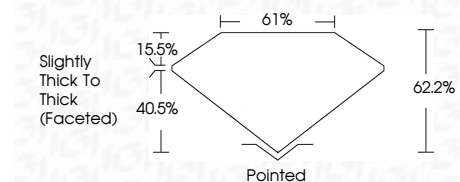

ELECTRONIC COPY

713520882
Report verification at igi.org

September 8, 2025
IGI Report Number **713520882**
Description **NATURAL DIAMOND**
Shape and Cutting Style **PEAR BRILLIANT**
Measurements **16.83 X 10.44 X 6.49 MM**

GRADING RESULTS

Carat Weight **7.03 CARATS**
Color Grade **J**
Clarity Grade **SI 2**
Cut Grade **VERY GOOD**

ADDITIONAL GRADING INFORMATION

Polish **EXCELLENT**
Symmetry **EXCELLENT**
Fluorescence **NONE**
Inscription(s) **IGI 713520882**

IGI

September 8, 2025
IGI Report No 713520882
PEAR BRILLIANT
16.83 X 10.44 X 6.49 MM
7.03 CARATS
J
SI 2
VERY GOOD
62.2%
61%
Slightly Thick To Thick (Faceted)
Pointed
EXCELLENT
EXCELLENT
NONE
IGI 713520882

DIAMOND REPORT

September 8, 2025
IGI Report Number **713520882**
Description **NATURAL DIAMOND**
Shape and Cutting Style **PEAR BRILLIANT**
Measurements **16.83 X 10.44 X 6.49 MM**

GRADING RESULTS

Carat Weight **7.03 CARATS**
Color Grade **J**
Clarity Grade **SI 2**
Cut Grade **VERY GOOD**