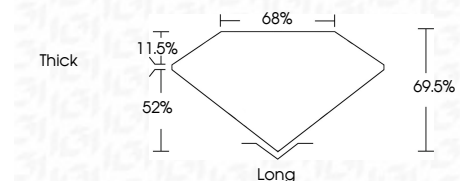

ELECTRONIC COPY

713520236
Report verification at igi.org

July 8, 2025
IGI Report Number **713520236**
Description **NATURAL DIAMOND**
Shape and Cutting Style **EMERALD CUT**
Measurements **8.34 X 5.91 X 4.11 MM**

GRADING RESULTS

Carat Weight **2.02 CARATS**
Color Grade **K**
Clarity Grade **VS 2**
Cut Grade **VERY GOOD**

ADDITIONAL GRADING INFORMATION

Polish **EXCELLENT**
Symmetry **EXCELLENT**
Fluorescence **NONE**
Inscription(s) **IGI 713520236**

IGI

July 8, 2025
IGI Report No 713520236
EMERALD CUT
8.34 X 5.91 X 4.11 MM
2.02 CARATS
K
Color Grade
VS 2
VERY GOOD
69.5%
68%
Thick
Long
EXCELLENT
EXCELLENT
NONE
IGI 713520236

DIAMOND REPORT

July 8, 2025
IGI Report Number **713520236**
Description **NATURAL DIAMOND**
Shape and Cutting Style **EMERALD CUT**
Measurements **8.34 X 5.91 X 4.11 MM**