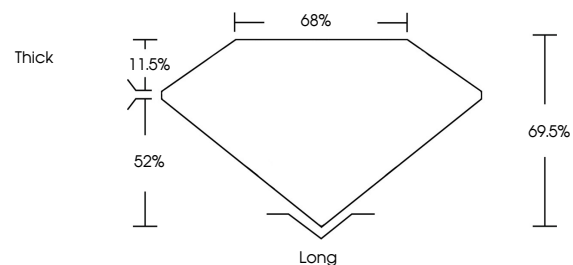

PROPORTIONS