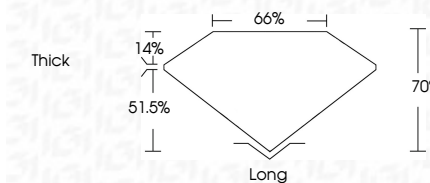

ADDITIONAL GRADING INFORMATION

Polish **EXCELLENT**
Symmetry **EXCELLENT**
Fluorescence **NONE**
Inscription(s) **713519904**

IGI

June 20, 2025	IGI Report No 713519904	EMERALD CUT	1.00 CARAT	I	VERY GOOD	70%	66%	14%	70%	Long	EXCELLENT	EXCELLENT	NONE	713519904
IGI Report No	713519904	EMERALD CUT	1.00 CARAT	I	VERY GOOD	70%	66%	14%	70%	Long	EXCELLENT	EXCELLENT	NONE	713519904
IGI Report No	713519904	EMERALD CUT	1.00 CARAT	I	VERY GOOD	70%	66%	14%	70%	Long	EXCELLENT	EXCELLENT	NONE	713519904