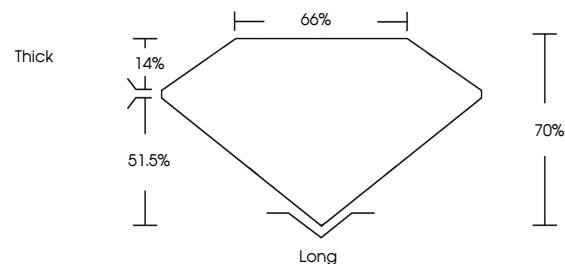

ELECTRONIC COPY

713519904
Report verification at igi.org

June 20, 2025
IGI Report Number **713519904**
Description **NATURAL DIAMOND**
Shape and Cutting Style **EMERALD CUT**
Measurements **6.50 X 4.63 X 3.24 MM**
GRADING RESULTS
Carat Weight **1.00 CARAT**
Color Grade **I**
Clarity Grade **INTERNALLY FLAWLESS**
Cut Grade **VERY GOOD**

DIAMOND REPORT

June 20, 2025
IGI Report Number **713519904**
Description **NATURAL DIAMOND**
Shape and Cutting Style **EMERALD CUT**
Measurements **6.50 X 4.63 X 3.24 MM**

GRADING RESULTS

Carat Weight **1.00 CARAT**
Color Grade **I**
Clarity Grade **INTERNALLY FLAWLESS**
Cut Grade **VERY GOOD**

ADDITIONAL GRADING INFORMATION

Polish **EXCELLENT**
Symmetry **EXCELLENT**
Fluorescence **NONE**
Inscription(s) **713519904**

PROPORTIONS

Sample Image Used

CLARITY CHARACTERISTICS

KEY TO SYMBOLS

Red symbols indicate internal characteristics.
Green symbols indicate external characteristics.