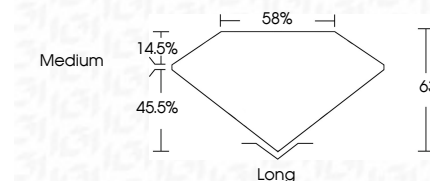

ELECTRONIC COPY

713504245
Report verification at igi.org

August 25, 2025
IGI Report Number **713504245**
Description **NATURAL DIAMOND**
Shape and Cutting Style **EMERALD CUT**
Measurements **6.85 X 4.84 X 3.05 MM**

GRADING RESULTS

Carat Weight **1.00 CARAT**
Color Grade **H**
Clarity Grade **SI 2**
Cut Grade **VERY GOOD**

ADDITIONAL GRADING INFORMATION

Polish **EXCELLENT**
Symmetry **VERY GOOD**
Fluorescence **SLIGHT**
Inscription(s) **IGI 713504245**

IGI

August 25, 2025
IGI Report No 713504245
EMERALD CUT
Carat Weight **1.00 CARAT**
Color Grade **H**
Clarity Grade **SI 2**
Depth **63%**
Table **45.5%**
Girdle **Medium**
Cut **VERY GOOD**
Polish **EXCELLENT**
Symmetry **VERY GOOD**
Fluorescence **SLIGHT**
Inscription(s) **IGI 713504245**

DIAMOND REPORT

August 25, 2025
IGI Report Number **713504245**
Description **NATURAL DIAMOND**
Shape and Cutting Style **EMERALD CUT**
Measurements **6.85 X 4.84 X 3.05 MM**

GRADING RESULTS

Carat Weight **1.00 CARAT**
Color Grade **H**
Clarity Grade **SI 2**
Cut Grade **VERY GOOD**