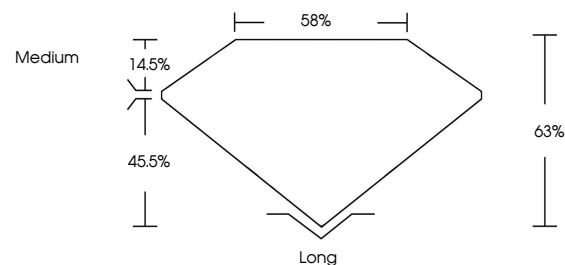

IGI

August 25, 2025
IGI Report No 713504245
EMERALD CUT
Carat Weight **1.00 CARAT**
Color Grade **H**
Clarity Grade **SI 2**
Depth **63%**
Table **45.5%**
Girdle **Medium**
Cut **VERY GOOD**
Polish **EXCELLENT**
Symmetry **VERY GOOD**
Fluorescence **SLIGHT**
Inscription(s) **IGI 713504245**

DIAMOND REPORT

August 25, 2025
IGI Report Number **713504245**
Description **NATURAL DIAMOND**
Shape and Cutting Style **EMERALD CUT**
Measurements **6.85 X 4.84 X 3.05 MM**

GRADING RESULTS

Carat Weight **1.00 CARAT**
Color Grade **H**
Clarity Grade **SI 2**
Cut Grade **VERY GOOD**

ADDITIONAL GRADING INFORMATION

Polish **EXCELLENT**
Symmetry **VERY GOOD**
Fluorescence **SLIGHT**
Inscription(s) **IGI 713504245**

PROPORTIONS

Sample Image Used

CLARITY CHARACTERISTICS

KEY TO SYMBOLS

Red symbols indicate internal characteristics.
Green symbols indicate external characteristics.