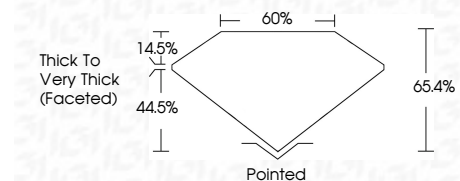

ELECTRONIC COPY

713504037
Report verification at igi.org

May 7, 2026
IGI Report Number **713504037**
Description **NATURAL DIAMOND**
Shape and Cutting Style **PEAR BRILLIANT**
Measurements **8.67 X 5.44 X 3.56 MM**

GRADING RESULTS

Carat Weight **1.03 CARAT**
Color Grade **F**
Clarity Grade **SI 2**
Cut Grade **VERY GOOD**

ADDITIONAL GRADING INFORMATION

Polish **VERY GOOD**
Symmetry **VERY GOOD**
Fluorescence **SLIGHT**
Inscription(s) **IGI 713504037**

May 7, 2026
IGI Report No 713504037
PEAR BRILLIANT
8.67 X 5.44 X 3.56 MM
1.03 CARAT
F
SI 2
VERY GOOD
66.4%
66%
Thick to Very Thick (Faceted)
Pointed
VERY GOOD
VERY GOOD
SLIGHT
IGI 713504037

DIAMOND REPORT

May 7, 2026
IGI Report Number **713504037**
Description **NATURAL DIAMOND**
Shape and Cutting Style **PEAR BRILLIANT**
Measurements **8.67 X 5.44 X 3.56 MM**

GRADING RESULTS

Carat Weight **1.03 CARAT**
Color Grade **F**
Clarity Grade **SI 2**
Cut Grade **VERY GOOD**