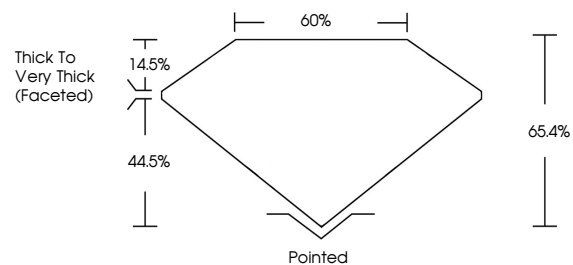

GRADING RESULTS

Carat Weight **1.03 CARAT**
Color Grade **F**
Clarity Grade **SI 2**
Cut Grade **VERY GOOD**

ADDITIONAL GRADING INFORMATION

Polish **VERY GOOD**
Symmetry **VERY GOOD**
Fluorescence **SLIGHT**
Inscription(s) **IGI 713504037**

May 7, 2026
IGI Report No 713504037
PEAR BRILLIANT
8.67 X 5.44 X 3.56 MM
1.03 CARAT
F
SI 2
VERY GOOD
66.4%
66%
Thick to Very Thick (Faceted)
Pointed
VERY GOOD
VERY GOOD
SLIGHT
IGI 713504037

DIAMOND REPORT

May 7, 2026
IGI Report Number **713504037**
Description **NATURAL DIAMOND**
Shape and Cutting Style **PEAR BRILLIANT**
Measurements **8.67 X 5.44 X 3.56 MM**

GRADING RESULTS

Carat Weight **1.03 CARAT**
Color Grade **F**
Clarity Grade **SI 2**
Cut Grade **VERY GOOD**

ADDITIONAL GRADING INFORMATION

Polish **VERY GOOD**
Symmetry **VERY GOOD**
Fluorescence **SLIGHT**
Inscription(s) **IGI 713504037**

PROPORTIONS

Sample Image Used

CLARITY CHARACTERISTICS

KEY TO SYMBOLS

Red symbols indicate internal characteristics.
Green symbols indicate external characteristics.