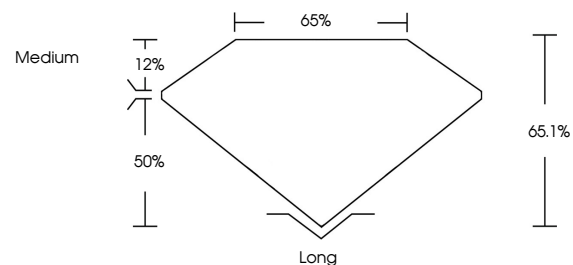

PROPORTIONS