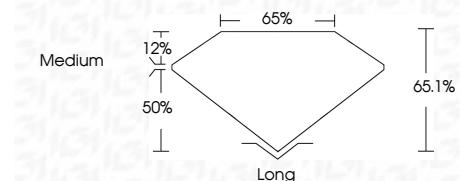

ELECTRONIC COPY

712579180
Report verification at igi.org

July 9, 2025
IGI Report Number **712579180**
Description **NATURAL DIAMOND**
Shape and Cutting Style **EMERALD CUT**
Measurements **8.27 X 5.70 X 3.71 MM**

GRADING RESULTS
Carat Weight **1.80 CARAT**
Color Grade **I**
Clarity Grade **VVS 1**
Cut Grade **VERY GOOD**

ADDITIONAL GRADING INFORMATION
Polish **EXCELLENT**
Symmetry **EXCELLENT**
Fluorescence **NONE**
Inscription(s) **IGI 712579180**

July 9, 2025
IGI Report No 712579180
EMERALD CUT
8.27 X 5.70 X 3.71 MM
Carat Weight **1.80 CARAT**
Color Grade **I**
Clarity Grade **VVS 1**
Depth **66.1%**
Table **65%**
Girdle **Medium**
Culet **Long**
Polish **EXCELLENT**
Symmetry **EXCELLENT**
Fluorescence **NONE**
Inscription(s) **IGI 712579180**

DIAMOND REPORT

July 9, 2025
IGI Report Number **712579180**
Description **NATURAL DIAMOND**
Shape and Cutting Style **EMERALD CUT**
Measurements **8.27 X 5.70 X 3.71 MM**

GRADING RESULTS
Carat Weight **1.80 CARAT**
Color Grade **I**
Clarity Grade **VVS 1**
Cut Grade **VERY GOOD**