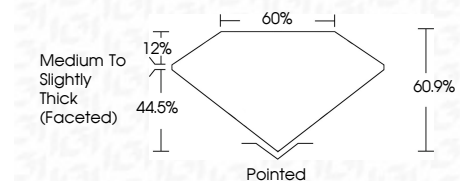

ELECTRONIC COPY

712570791
Report verification at igi.org

December 18, 2025
IGI Report Number **712570791**
Description **NATURAL DIAMOND**
Shape and Cutting Style **PEAR BRILLIANT**
Measurements **9.12 X 5.68 X 3.46 MM**

GRADING RESULTS

Carat Weight **1.01 CARAT**
Color Grade **I**
Clarity Grade **VS 1**
Cut Grade **VERY GOOD**

ADDITIONAL GRADING INFORMATION

Polish **EXCELLENT**
Symmetry **EXCELLENT**
Fluorescence **NONE**
Inscription(s) **IGI 712570791**

IGI

December 18, 2025
IGI Report No 712570791
PEAR BRILLIANT
1.01 CARAT
I
Color Grade
VERY GOOD
VS 1
9.12 X 5.68 X 3.46 MM
60.9%
60%
Medium To Slightly Thick (Faceted)
Pointed
EXCELLENT
EXCELLENT
NONE
IGI 712570791

DIAMOND REPORT

December 18, 2025
IGI Report Number **712570791**
Description **NATURAL DIAMOND**
Shape and Cutting Style **PEAR BRILLIANT**
Measurements **9.12 X 5.68 X 3.46 MM**

GRADING RESULTS

Carat Weight **1.01 CARAT**
Color Grade **I**
Clarity Grade **VS 1**
Cut Grade **VERY GOOD**