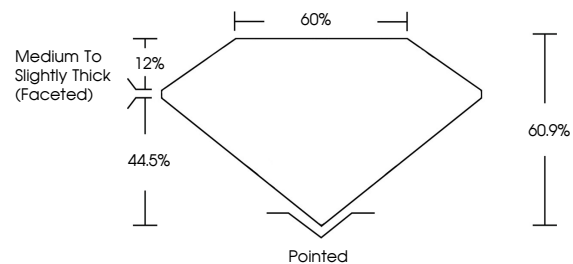

GRADING RESULTS

Carat Weight **1.01 CARAT**
Color Grade **I**
Clarity Grade **VS 1**
Cut Grade **VERY GOOD**

ADDITIONAL GRADING INFORMATION

Polish **EXCELLENT**
Symmetry **EXCELLENT**
Fluorescence **NONE**
Inscription(s) **IGI 712570791**

IGI

December 18, 2025
IGI Report No 712570791
PEAR BRILLIANT
1.01 CARAT
I
Color Grade
VERY GOOD
VS 1
9.12 X 5.68 X 3.46 MM
60.9%
60%
Medium To Slightly Thick (Faceted)
Pointed
EXCELLENT
EXCELLENT
NONE
IGI 712570791

DIAMOND REPORT

December 18, 2025
IGI Report Number **712570791**
Description **NATURAL DIAMOND**
Shape and Cutting Style **PEAR BRILLIANT**
Measurements **9.12 X 5.68 X 3.46 MM**

GRADING RESULTS

Carat Weight **1.01 CARAT**
Color Grade **I**
Clarity Grade **VS 1**
Cut Grade **VERY GOOD**

ADDITIONAL GRADING INFORMATION

Polish **EXCELLENT**
Symmetry **EXCELLENT**
Fluorescence **NONE**
Inscription(s) **IGI 712570791**

PROPORTIONS

Sample Image Used

CLARITY CHARACTERISTICS

KEY TO SYMBOLS

Red symbols indicate internal characteristics.
Green symbols indicate external characteristics.