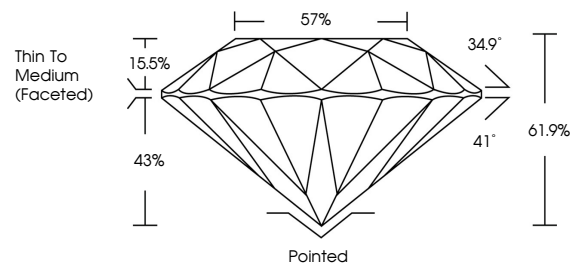

PROPORTIONS