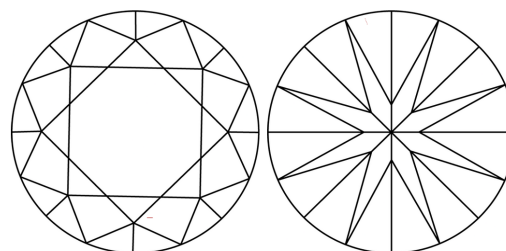

**DIAMOND REPORT**

September 8, 2025  
IGI Report Number **712570756**  
Description **NATURAL DIAMOND**  
Shape and Cutting Style **ROUND BRILLIANT**  
Measurements **6.91 - 6.96 X 4.30 MM**

**GRADING RESULTS**

Carat Weight **1.27 CARAT**  
Color Grade **I**  
Clarity Grade **VVS 1**  
Cut Grade **EXCELLENT**

**ADDITIONAL GRADING INFORMATION**

Polish **EXCELLENT**  
Symmetry **EXCELLENT**  
Fluorescence **NONE**  
Inscription(s) **IGI 712570756**  
Comments: IDEAL CUT ROUND BRILLIANT

**PROPORTIONS**

Sample Image Used

**CLARITY CHARACTERISTICS**

**KEY TO SYMBOLS**

Red symbols indicate internal characteristics.  
Green symbols indicate external characteristics.

**COLOR**

D - F	G - J	K - M	N - R	S - Z	FANCY
Colorless	Near Colorless	Slightly Tinted	Very Light Color	Light Color	