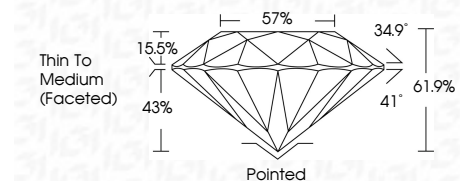

**ELECTRONIC COPY**

712570756  
Report verification at [igi.org](http://igi.org)

September 8, 2025  
IGI Report Number **712570756**  
Description **NATURAL DIAMOND**  
Shape and Cutting Style **ROUND BRILLIANT**  
Measurements **6.91 - 6.96 X 4.30 MM**

**GRADING RESULTS**

Carat Weight **1.27 CARAT**  
Color Grade **I**  
Clarity Grade **VVS 1**  
Cut Grade **EXCELLENT**

**ADDITIONAL GRADING INFORMATION**

Polish **EXCELLENT**  
Symmetry **EXCELLENT**  
Fluorescence **NONE**  
Inscription(s) **IGI 712570756**  
Comments: IDEAL CUT ROUND BRILLIANT

**IGI**

September 8, 2025  
IGI Report No 712570756  
**ROUND BRILLIANT**  
6.91 - 6.96 X 4.30 MM  
1.27 CARAT  
Color Grade **I**  
Clarity Grade **VVS 1**  
Cut Grade **EXCELLENT**  
Depth **61.9%**  
Table **57%**  
Girdle **Thin To Medium (Faceted)**  
Culet **Pointed**  
Polish **EXCELLENT**  
Symmetry **EXCELLENT**  
Fluorescence **NONE**  
Inscription(s) **IGI 712570756**  
Comments: **IDEAL CUT ROUND BRILLIANT**

**DIAMOND REPORT**

September 8, 2025  
IGI Report Number **712570756**  
Description **NATURAL DIAMOND**  
Shape and Cutting Style **ROUND BRILLIANT**  
Measurements **6.91 - 6.96 X 4.30 MM**

**GRADING RESULTS**