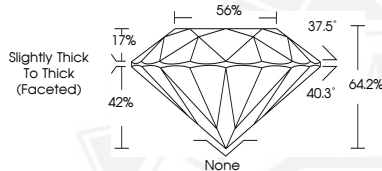

June 4, 2025
IGI Report Number **712532541**
ROUND BRILLIANT
NATURAL DIAMOND
5.77 - 5.83 X 3.72 MM
Carat Weight **0.80 CARAT**
Color Grade **G**
Clarity Grade **I 1**
Cut Grade **VERY GOOD**
Polish **VERY GOOD**
Symmetry **VERY GOOD**
Fluorescence **NONE**
Inscription(s) **IGI 712532541**

June 4, 2025
IGI Report Number **712532541**
ROUND BRILLIANT
NATURAL DIAMOND
5.77 - 5.83 X 3.72 MM
Carat Weight **0.80 CARAT**
Color Grade **G**
Clarity Grade **I 1**
Cut Grade **VERY GOOD**
Polish **VERY GOOD**
Symmetry **VERY GOOD**
Fluorescence **NONE**
Inscription(s) **IGI 712532541**