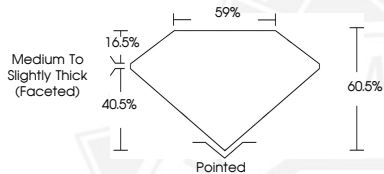

June 24, 2025
IGI Report Number **710596562**
PEAR BRILLIANT
NATURAL DIAMOND
7.12 X 4.46 X 2.70 MM
Carat Weight **0.51 CARAT**
Color Grade **J**
Clarity Grade **VS 1**
Cut Grade **VERY GOOD**
Polish **EXCELLENT**
Symmetry **EXCELLENT**
Fluorescence **NONE**
Inscription(s) **IGI 710596562**

June 24, 2025
IGI Report Number **710596562**
PEAR BRILLIANT
NATURAL DIAMOND
7.12 X 4.46 X 2.70 MM
Carat Weight **0.51 CARAT**
Color Grade **J**
Clarity Grade **VS 1**
Cut Grade **VERY GOOD**
Polish **EXCELLENT**
Symmetry **EXCELLENT**
Fluorescence **NONE**
Inscription(s) **IGI 710596562**