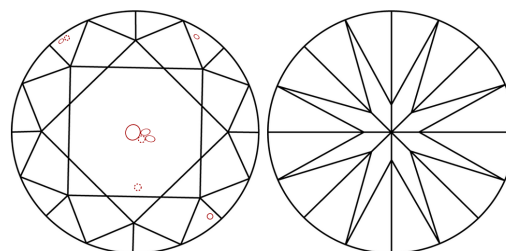

**DIAMOND REPORT**

May 28, 2025  
IGI Report Number **710540370**  
Description **NATURAL DIAMOND**  
Shape and Cutting Style **ROUND BRILLIANT**  
Measurements **6.32 - 6.36 X 4.03 MM**

**GRADING RESULTS**

Carat Weight **1.05 CARAT**  
Color Grade **K**  
Clarity Grade **SI 2**  
Cut Grade **GOOD**

**ADDITIONAL GRADING INFORMATION**

Polish **EXCELLENT**  
Symmetry **VERY GOOD**  
Fluorescence **NONE**  
Inscription(s) **IGI 710540370**

**PROPORTIONS**

Sample Image Used

**CLARITY CHARACTERISTICS**

**KEY TO SYMBOLS**

Red symbols indicate internal characteristics.  
Green symbols indicate external characteristics.

**COLOR**

| D - F     | G - J          | K - M           | N - R            | S - Z       | FANCY |
|-----------|----------------|-----------------|------------------|-------------|-------|
| Colorless | Near Colorless | Slightly Tinted | Very Light Color | Light Color |       |