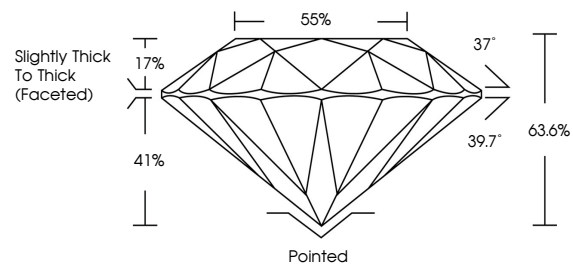

**GRADING RESULTS**

Carat Weight **1.05 CARAT**  
Color Grade **K**  
Clarity Grade **SI 2**  
Cut Grade **GOOD**

**ADDITIONAL GRADING INFORMATION**

Polish **EXCELLENT**  
Symmetry **VERY GOOD**  
Fluorescence **NONE**  
Inscription(s) **IGI 710540370**

**DIAMOND REPORT**

May 28, 2025  
IGI Report Number **710540370**  
Description **NATURAL DIAMOND**  
Shape and Cutting Style **ROUND BRILLIANT**  
Measurements **6.32 - 6.36 X 4.03 MM**

**GRADING RESULTS**

Carat Weight **1.05 CARAT**  
Color Grade **K**  
Clarity Grade **SI 2**  
Cut Grade **GOOD**

**ADDITIONAL GRADING INFORMATION**

Polish **EXCELLENT**  
Symmetry **VERY GOOD**  
Fluorescence **NONE**  
Inscription(s) **IGI 710540370**

**PROPORTIONS**

Sample Image Used

**CLARITY CHARACTERISTICS**

**KEY TO SYMBOLS**

Red symbols indicate internal characteristics.  
Green symbols indicate external characteristics.

**COLOR**

| D - F     | G - J          | K - M           | N - R            | S - Z       | FANCY |
|-----------|----------------|-----------------|------------------|-------------|-------|
| Colorless | Near Colorless | Slightly Tinted | Very Light Color | Light Color |       |