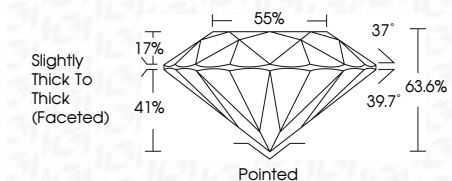

**ELECTRONIC COPY**

710540370  
Report verification at [igi.org](http://igi.org)

May 28, 2025  
IGI Report Number **710540370**  
Description **NATURAL DIAMOND**  
Shape and Cutting Style **ROUND BRILLIANT**  
Measurements **6.32 - 6.36 X 4.03 MM**

**GRADING RESULTS**

Carat Weight **1.05 CARAT**  
Color Grade **K**  
Clarity Grade **SI 2**  
Cut Grade **GOOD**

**ADDITIONAL GRADING INFORMATION**

Polish **EXCELLENT**  
Symmetry **VERY GOOD**  
Fluorescence **NONE**  
Inscription(s) **IGI 710540370**

**DIAMOND REPORT**

May 28, 2025  
IGI Report Number **710540370**  
Description **NATURAL DIAMOND**  
Shape and Cutting Style **ROUND BRILLIANT**  
Measurements **6.32 - 6.36 X 4.03 MM**

**GRADING RESULTS**

Carat Weight **1.05 CARAT**  
Color Grade **K**  
Clarity Grade **SI 2**  
Cut Grade **GOOD**

**ADDITIONAL GRADING INFORMATION**

Polish **EXCELLENT**  
Symmetry **VERY GOOD**  
Fluorescence **NONE**  
Inscription(s) **IGI 710540370**