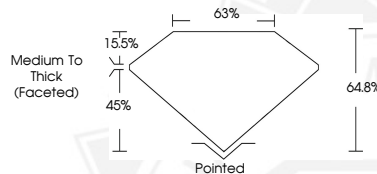

GRADING RESULTS

Carat Weight **0.80 CARAT**
Color Grade **G**
Clarity Grade **INTERNALLY FLAWLESS**
Cut Grade **VERY GOOD**