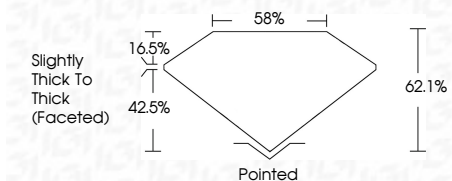

ELECTRONIC COPY

709521637
Report verification at igi.org

February 6, 2026
IGI Report Number **709521637**
Description **NATURAL DIAMOND**
Shape and Cutting Style **PEAR BRILLIANT**
Measurements **10.40 X 6.15 X 3.82 MM**

GRADING RESULTS

Carat Weight **1.50 CARAT**
Color Grade **I**
Clarity Grade **SI 1**
Cut Grade **VERY GOOD**

ADDITIONAL GRADING INFORMATION

Polish **EXCELLENT**
Symmetry **EXCELLENT**
Fluorescence **NONE**
Inscription(s) **IGI 709521637**

IGI

February 6, 2026
IGI Report No. 709521637
PEAR BRILLIANT
10.40 X 6.15 X 3.82 MM
1.50 CARAT
Color Grade **I**
Clarity Grade **SI 1**
Depth **62.1%**
Table **42.5%**
Girdle **Slightly Thick To Thick (Faceted)**
Culet **Pointed**
Polish **EXCELLENT**
Symmetry **EXCELLENT**
Fluorescence **NONE**
Inscriptions(s) **IGI 709521637**