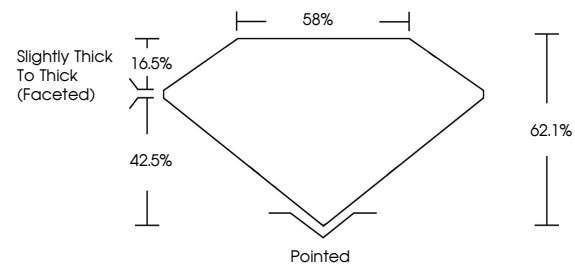

ELECTRONIC COPY

709521637
Report verification at igi.org

February 6, 2026
IGI Report Number **709521637**
Description **NATURAL DIAMOND**
Shape and Cutting Style **PEAR BRILLIANT**
Measurements **10.40 X 6.15 X 3.82 MM**

GRADING RESULTS

Carat Weight **1.50 CARAT**
Color Grade **I**
Clarity Grade **SI 1**
Cut Grade **VERY GOOD**

ADDITIONAL GRADING INFORMATION

Polish **EXCELLENT**
Symmetry **EXCELLENT**
Fluorescence **NONE**
Inscription(s) **IGI 709521637**

IGI

February 6, 2026
IGI Report No. 709521637
PEAR BRILLIANT
10.40 X 6.15 X 3.82 MM
1.50 CARAT
Color Grade **I**
Clarity Grade **SI 1**
Depth **62.1%**
Table **42.5%**
Girdle **Slightly Thick To Thick (Faceted)**
Culet **Pointed**
Polish **EXCELLENT**
Symmetry **EXCELLENT**
Fluorescence **NONE**
Inscriptions(s) **IGI 709521637**

Sample Image Used

PROPORTIONS

CLARITY CHARACTERISTICS

KEY TO SYMBOLS

Red symbols indicate internal characteristics.
Green symbols indicate external characteristics.

COLOR

D - F	G - J	K - M	N - R	S - Z	FANCY
Colorless	Near Colorless	Slightly Tinted	Very Light Color	Light Color	