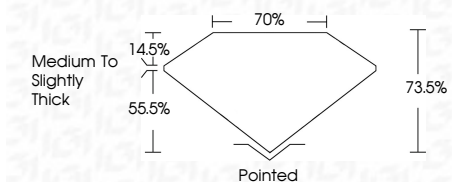

ELECTRONIC COPY

709521614
Report verification at igi.org

January 9, 2026
IGI Report Number **709521614**
Description **NATURAL DIAMOND**
Shape and Cutting Style **PRINCESS CUT**
Measurements **6.18 X 6.16 X 4.53 MM**

GRADING RESULTS

Carat Weight **1.51 CARAT**
Color Grade **I**
Clarity Grade **VVS 2**
Cut Grade **VERY GOOD**

ADDITIONAL GRADING INFORMATION

Polish **EXCELLENT**
Symmetry **EXCELLENT**
Fluorescence **NONE**
Inscription(s) **(IGI) 709521614**

IGI

January 9, 2026
IGI Report No. 709521614
PRINCESS CUT
6.18 X 6.16 X 4.53 MM
1.51 CARAT
I
VVS 2
VERY GOOD
73.5%
70%
Medium To Slightly Thick
Pointed
EXCELLENT
EXCELLENT
NONE
(IGI) 709521614

DIAMOND REPORT

January 9, 2026
IGI Report Number **709521614**
Description **NATURAL DIAMOND**
Shape and Cutting Style **PRINCESS CUT**
Measurements **6.18 X 6.16 X 4.53 MM**

GRADING RESULTS

Carat Weight **1.51 CARAT**
Color Grade **I**
Clarity Grade **VVS 2**
Cut Grade **VERY GOOD**