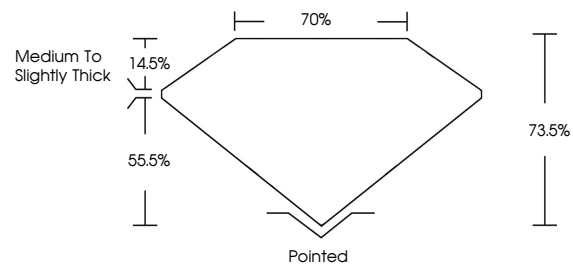

GRADING RESULTS

Carat Weight **1.51 CARAT**
Color Grade **I**
Clarity Grade **VVS 2**
Cut Grade **VERY GOOD**

ADDITIONAL GRADING INFORMATION

Polish **EXCELLENT**
Symmetry **EXCELLENT**
Fluorescence **NONE**
Inscription(s) **(IGI) 709521614**

IGI

January 9, 2026
IGI Report No. 709521614
PRINCESS CUT
6.18 X 6.16 X 4.53 MM
1.51 CARAT
I
VVS 2
VERY GOOD
73.5%
70%
Medium To Slightly Thick
Pointed
EXCELLENT
EXCELLENT
NONE
(IGI) 709521614

DIAMOND REPORT

January 9, 2026
IGI Report Number **709521614**
Description **NATURAL DIAMOND**
Shape and Cutting Style **PRINCESS CUT**
Measurements **6.18 X 6.16 X 4.53 MM**

GRADING RESULTS

Carat Weight **1.51 CARAT**
Color Grade **I**
Clarity Grade **VVS 2**
Cut Grade **VERY GOOD**

ADDITIONAL GRADING INFORMATION

Polish **EXCELLENT**
Symmetry **EXCELLENT**
Fluorescence **NONE**
Inscription(s) **(IGI) 709521614**

PROPORTIONS

Sample Image Used

CLARITY CHARACTERISTICS

KEY TO SYMBOLS

Red symbols indicate internal characteristics.
Green symbols indicate external characteristics.