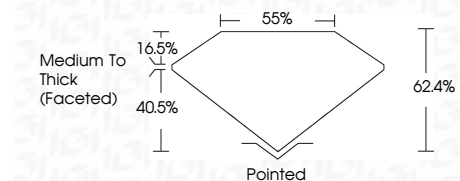

ELECTRONIC COPY

709521463
Report verification at igi.org

September 23, 2025
IGI Report Number **709521463**
Description **NATURAL DIAMOND**
Shape and Cutting Style **PEAR BRILLIANT**
Measurements **9.92 X 6.14 X 3.83 MM**

GRADING RESULTS

Carat Weight **1.50 CARAT**
Color Grade **I**
Clarity Grade **SI 1**
Cut Grade **VERY GOOD**

ADDITIONAL GRADING INFORMATION

Polish **EXCELLENT**
Symmetry **EXCELLENT**
Fluorescence **NONE**
Inscription(s) **(IGI) 709521463**

IGI

September 23, 2025
IGI Report No 709521463
PEAR BRILLIANT
1.50 CARAT
I
SI 1
VERY GOOD
9.92 X 6.14 X 3.83 MM
62.4%
86%
Medium To Thick (Faceted)
Pointed
EXCELLENT
EXCELLENT
NONE
(IGI) 709521463

DIAMOND REPORT

September 23, 2025
IGI Report Number **709521463**
Description **NATURAL DIAMOND**
Shape and Cutting Style **PEAR BRILLIANT**
Measurements **9.92 X 6.14 X 3.83 MM**

GRADING RESULTS

Carat Weight **1.50 CARAT**
Color Grade **I**
Clarity Grade **SI 1**
Cut Grade **VERY GOOD**