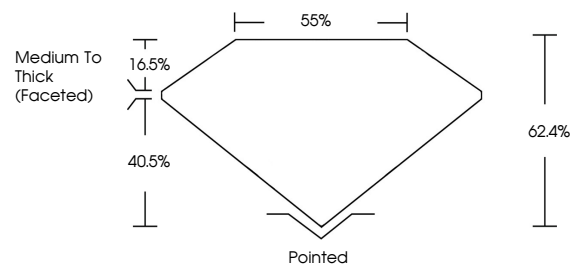

ELECTRONIC COPY

709521463
Report verification at igi.org

September 23, 2025
IGI Report Number **709521463**
Description **NATURAL DIAMOND**
Shape and Cutting Style **PEAR BRILLIANT**
Measurements **9.92 X 6.14 X 3.83 MM**

IGI

September 23, 2025
IGI Report No 709521463
PEAR BRILLIANT
1.50 CARAT
I
SI 1
VERY GOOD
9.92 X 6.14 X 3.83 MM
62.4%
86%
Medium To Thick (Faceted)
Pointed
EXCELLENT
EXCELLENT
NONE
(IGI) 709521463

DIAMOND REPORT

September 23, 2025
IGI Report Number **709521463**
Description **NATURAL DIAMOND**
Shape and Cutting Style **PEAR BRILLIANT**
Measurements **9.92 X 6.14 X 3.83 MM**

GRADING RESULTS

Carat Weight **1.50 CARAT**
Color Grade **I**
Clarity Grade **SI 1**
Cut Grade **VERY GOOD**

ADDITIONAL GRADING INFORMATION

Polish **EXCELLENT**
Symmetry **EXCELLENT**
Fluorescence **NONE**
Inscription(s) **(IGI) 709521463**

PROPORTIONS

Sample Image Used

CLARITY CHARACTERISTICS

KEY TO SYMBOLS

Red symbols indicate internal characteristics.
Green symbols indicate external characteristics.