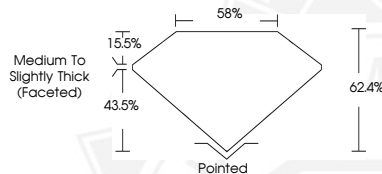

December 24, 2025

IGI Report Number 706537287

PEAR BRILLIANT

NATURAL DIAMOND

6.31 X 3.86 X 2.41 MM

Carat Weight	0.35 CARAT
Color Grade	H
Clarity Grade	VS 1
Cut Grade	EXCELLENT
Polish	EXCELLENT
Symmetry	EXCELLENT
Fluorescence	NONE
Inscription(s)	IGI 706537287