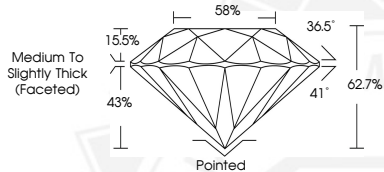

June 2, 2026
IGI Report Number 706509551
ROUND BRILLIANT
NATURAL DIAMOND
6.22 - 6.28 X 3.91 MM
0.95 CARAT
J
VVS 2
EXCELLENT
EXCELLENT
EXCELLENT
NONE
IGI 706509551

June 2, 2026
IGI Report Number 706509551
ROUND BRILLIANT
NATURAL DIAMOND
6.22 - 6.28 X 3.91 MM
0.95 CARAT
J
VVS 2
EXCELLENT
EXCELLENT
EXCELLENT
NONE
IGI 706509551