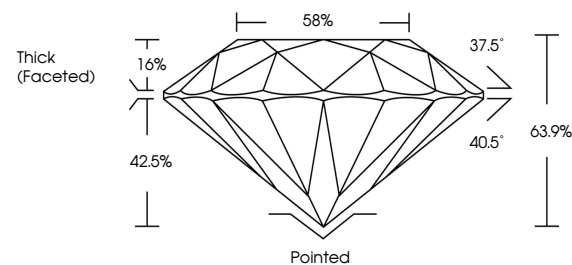

ELECTRONIC COPY

705548041
Report verification at igi.org

June 17, 2025
IGI Report Number **705548041**
Description **NATURAL DIAMOND**
Shape and Cutting Style **ROUND BRILLIANT**
Measurements **6.76 - 6.82 X 4.35 MM**

GRADING RESULTS

Carat Weight **1.30 CARAT**
Color Grade **I**
Clarity Grade **VS 1**
Cut Grade **VERY GOOD**

ADDITIONAL GRADING INFORMATION

Polish **EXCELLENT**
Symmetry **EXCELLENT**
Fluorescence **NONE**
Inscription(s) **(IGI) 705548041**

IGI

June 17, 2025
IGI Report No 705548041
ROUND BRILLIANT
6.76 - 6.82 X 4.35 MM
1.30 CARAT
Color Grade **I**
Clarity Grade **VS 1**
Depth **63.9%**
Table **58%**
Girdle **VERY GOOD**
Thick (Faceted)
Culet **Pointed**
Polish **EXCELLENT**
Symmetry **EXCELLENT**
Fluorescence **NONE**
Inscriptions(s) **(IGI) 705548041**

Sample Image Used

PROPORTIONS

CLARITY CHARACTERISTICS

KEY TO SYMBOLS

Red symbols indicate internal characteristics.
Green symbols indicate external characteristics.

COLOR

| D - F | G - J | K - M | N - R | S - Z | FANCY |
|-----------|----------------|-----------------|------------------|-------------|-------|
| Colorless | Near Colorless | Slightly Tinted | Very Light Color | Light Color | |