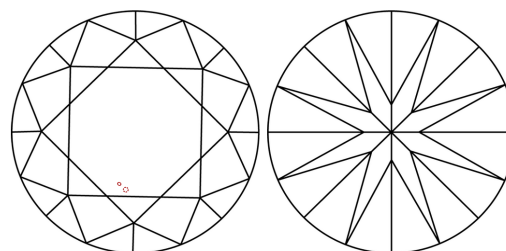

ELECTRONIC COPY

705548041
Report verification at igi.org

June 17, 2025
IGI Report Number **705548041**
Description **NATURAL DIAMOND**
Shape and Cutting Style **ROUND BRILLIANT**
Measurements **6.76 - 6.82 X 4.35 MM**

GRADING RESULTS

Carat Weight **1.30 CARAT**
Color Grade **I**
Clarity Grade **VS 1**
Cut Grade **VERY GOOD**

ADDITIONAL GRADING INFORMATION

Polish **EXCELLENT**
Symmetry **EXCELLENT**
Fluorescence **NONE**
Inscription(s) **(IGI) 705548041**

IGI

June 17, 2025
IGI Report No 705548041
ROUND BRILLIANT
6.76 - 6.82 X 4.35 MM
1.30 CARAT
Color Grade **I**
Clarity Grade **VS 1**
Depth **63.9%**
Table **58%**
Girdle **VERY GOOD**
Thick (Faceted)
Culet **Pointed**
Polish **EXCELLENT**
Symmetry **EXCELLENT**
Fluorescence **NONE**
Inscriptions(s) **(IGI) 705548041**

Sample Image Used

PROPORTIONS

CLARITY CHARACTERISTICS

KEY TO SYMBOLS

Red symbols indicate internal characteristics.
Green symbols indicate external characteristics.

COLOR

| D - F | G - J | K - M | N - R | S - Z | FANCY |
|-----------|----------------|-----------------|------------------|-------------|-------|
| Colorless | Near Colorless | Slightly Tinted | Very Light Color | Light Color | |