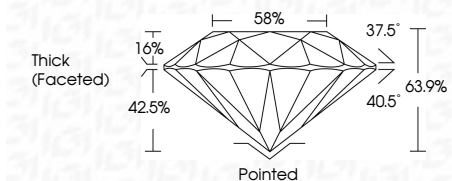

ELECTRONIC COPY

705548041
Report verification at igi.org

June 17, 2025
IGI Report Number **705548041**
Description **NATURAL DIAMOND**
Shape and Cutting Style **ROUND BRILLIANT**
Measurements **6.76 - 6.82 X 4.35 MM**

GRADING RESULTS

Carat Weight **1.30 CARAT**
Color Grade **I**
Clarity Grade **VS 1**
Cut Grade **VERY GOOD**

ADDITIONAL GRADING INFORMATION

Polish **EXCELLENT**
Symmetry **EXCELLENT**
Fluorescence **NONE**
Inscription(s) **(IGI) 705548041**

IGI

June 17, 2025
IGI Report No 705548041
ROUND BRILLIANT
6.76 - 6.82 X 4.35 MM
1.30 CARAT
Color Grade **I**
Clarity Grade **VS 1**
Depth **63.9%**
Table **58%**
Girdle **VERY GOOD**
Thick (Faceted)
Culet **Pointed**
Polish **EXCELLENT**
Symmetry **EXCELLENT**
Fluorescence **NONE**
Inscriptions(s) **(IGI) 705548041**