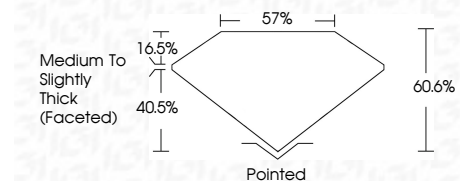

ELECTRONIC COPY

705538593
Report verification at igi.org

July 18, 2025
IGI Report Number **705538593**
Description **NATURAL DIAMOND**
Shape and Cutting Style **PEAR BRILLIANT**
Measurements **15.82 X 9.63 X 5.84 MM**

GRADING RESULTS

Carat Weight **5.40 CARATS**
Color Grade **K**
Clarity Grade **VVS 1**
Cut Grade **VERY GOOD**

Sample Image Used

ADDITIONAL GRADING INFORMATION

Polish **EXCELLENT**
Symmetry **EXCELLENT**
Fluorescence **STRONG**
Inscription(s) **(IGI) 705538593**

IGI

July 18, 2025
IGI Report No 705538593
PEAR BRILLIANT
15.82 X 9.63 X 5.84 MM
5.40 CARATS
K
VVS 1
VERY GOOD
60.6%
57%
Medium To Slightly Thick (Faceted)
Pointed
EXCELLENT
EXCELLENT
STRONG
(IGI) 705538593