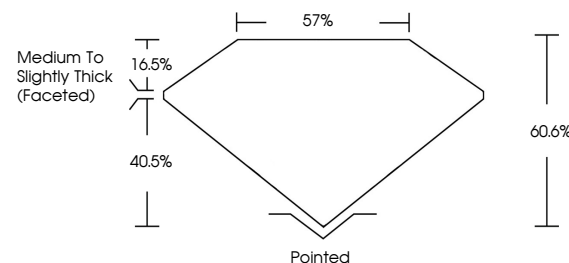

ELECTRONIC COPY

705538593
Report verification at igi.org

July 18, 2025
IGI Report Number **705538593**
Description **NATURAL DIAMOND**
Shape and Cutting Style **PEAR BRILLIANT**
Measurements **15.82 X 9.63 X 5.84 MM**

GRADING RESULTS

Carat Weight **5.40 CARATS**
Color Grade **K**
Clarity Grade **VVS 1**
Cut Grade **VERY GOOD**

Sample Image Used

ADDITIONAL GRADING INFORMATION

Polish **EXCELLENT**
Symmetry **EXCELLENT**
Fluorescence **STRONG**
Inscription(s) **(IGI) 705538593**

IGI

July 18, 2025
IGI Report No 705538593
PEAR BRILLIANT
15.82 X 9.63 X 5.84 MM
5.40 CARATS
K
VVS 1
VERY GOOD
60.6%
57%
Medium To Slightly Thick (Faceted)
Pointed
EXCELLENT
EXCELLENT
STRONG
(IGI) 705538593

PROPORTIONS

CLARITY CHARACTERISTICS

KEY TO SYMBOLS

Red symbols indicate internal characteristics.
Green symbols indicate external characteristics.

COLOR

D - F	G - J	K - M	N - R	S - Z	FANCY
Colorless	Near Colorless	Slightly Tinted	Very Light Color	Light Color	