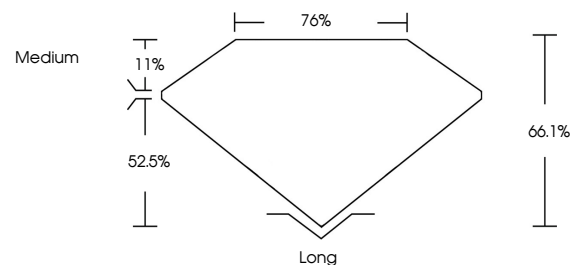

GRADING RESULTS

Carat Weight **7.06 CARATS**
Color Grade **J**
Clarity Grade **VS 2**
Cut Grade **VERY GOOD**

ADDITIONAL GRADING INFORMATION

Polish **EXCELLENT**
Symmetry **EXCELLENT**
Fluorescence **NONE**
Inscription(s) **(IGI) 705538243**

IGI

June 10, 2025
IGI Report No 705538243
EMERALD CUT
13.42 X 9.02 X 5.96 MM
7.06 CARATS
J
Color Grade
VS 2
Clarity Grade
VERY GOOD
Depth
66.1%
Table
76%
Girdle
Medium
Long
EXCELLENT
Polish
EXCELLENT
Symmetry
EXCELLENT
Fluorescence
NONE
Inscription(s)
(IGI) 705538243

DIAMOND REPORT

June 10, 2025
IGI Report Number **705538243**
Description **NATURAL DIAMOND**
Shape and Cutting Style **EMERALD CUT**
Measurements **13.42 X 9.02 X 5.96 MM**

GRADING RESULTS

Carat Weight **7.06 CARATS**
Color Grade **J**
Clarity Grade **VS 2**
Cut Grade **VERY GOOD**

ADDITIONAL GRADING INFORMATION

Polish **EXCELLENT**
Symmetry **EXCELLENT**
Fluorescence **NONE**
Inscription(s) **(IGI) 705538243**

PROPORTIONS

Sample Image Used

CLARITY CHARACTERISTICS

KEY TO SYMBOLS

Red symbols indicate internal characteristics.
Green symbols indicate external characteristics.