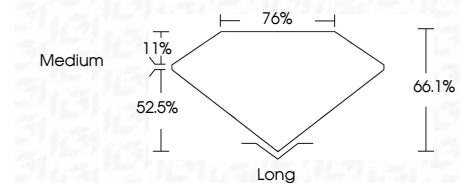

ELECTRONIC COPY

705538243
Report verification at igi.org

June 10, 2025
IGI Report Number **705538243**
Description **NATURAL DIAMOND**
Shape and Cutting Style **EMERALD CUT**
Measurements **13.42 X 9.02 X 5.96 MM**

GRADING RESULTS

Carat Weight **7.06 CARATS**
Color Grade **J**
Clarity Grade **VS 2**
Cut Grade **VERY GOOD**

ADDITIONAL GRADING INFORMATION

Polish **EXCELLENT**
Symmetry **EXCELLENT**
Fluorescence **NONE**
Inscription(s) **(IGI) 705538243**

IGI

June 10, 2025
IGI Report No 705538243
EMERALD CUT
13.42 X 9.02 X 5.96 MM
7.06 CARATS
J
Color Grade
VS 2
Clarity Grade
VERY GOOD
Depth
66.1%
Table
76%
Girdle
Medium
Long
EXCELLENT
Polish
EXCELLENT
Symmetry
EXCELLENT
Fluorescence
NONE
Inscription(s)
(IGI) 705538243

DIAMOND REPORT

June 10, 2025
IGI Report Number **705538243**
Description **NATURAL DIAMOND**
Shape and Cutting Style **EMERALD CUT**
Measurements **13.42 X 9.02 X 5.96 MM**

GRADING RESULTS

Carat Weight **7.06 CARATS**
Color Grade **J**
Clarity Grade **VS 2**
Cut Grade **VERY GOOD**