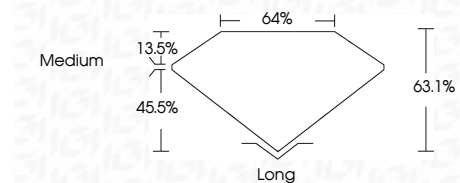

ELECTRONIC COPY

704515024
Report verification at igi.org

July 11, 2025
IGI Report Number **704515024**
Description **NATURAL DIAMOND**
Shape and Cutting Style **EMERALD CUT**
Measurements **9.08 X 6.02 X 3.80 MM**

GRADING RESULTS

Carat Weight **2.12 CARATS**
Color Grade **J**
Clarity Grade **VS 1**
Cut Grade **VERY GOOD**

ADDITIONAL GRADING INFORMATION

Polish **EXCELLENT**
Symmetry **EXCELLENT**
Fluorescence **NONE**
Inscription(s) **IGI 704515024**

IGI

July 11, 2025
IGI Report No 704515024
EMERALD CUT
2.12 CARATS
J
9.08 X 6.02 X 3.80 MM
Color Grade
Color Grade
Clarity Grade
VS 1
Depth
VERY GOOD
63.1%
Table
64%
Girdle
Medium
Long
EXCELLENT
Polish
EXCELLENT
Symmetry
EXCELLENT
Fluorescence
NONE
Inscription(s)
IGI 704515024

DIAMOND REPORT

July 11, 2025
IGI Report Number **704515024**
Description **NATURAL DIAMOND**
Shape and Cutting Style **EMERALD CUT**
Measurements **9.08 X 6.02 X 3.80 MM**

GRADING RESULTS

Carat Weight **2.12 CARATS**
Color Grade **J**
Clarity Grade **VS 1**
Cut Grade **VERY GOOD**