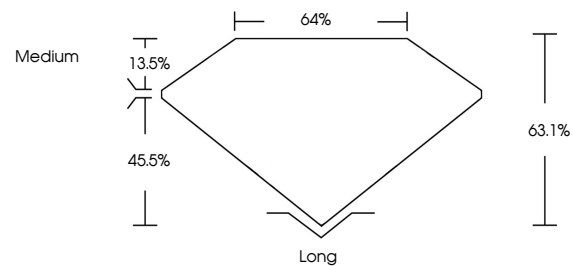

ELECTRONIC COPY

704515024
Report verification at igi.org

July 11, 2025
IGI Report Number **704515024**
Description **NATURAL DIAMOND**
Shape and Cutting Style **EMERALD CUT**
Measurements **9.08 X 6.02 X 3.80 MM**

IGI

July 11, 2025
IGI Report No 704515024
EMERALD CUT
2.12 CARATS
J
9.08 X 6.02 X 3.80 MM
Color Grade
Color Grade
Clarity Grade
VS 1
Depth
VERY GOOD
63.1%
Table
64%
Girdle
Medium
Long
EXCELLENT
Polish
EXCELLENT
Symmetry
EXCELLENT
Fluorescence
NONE
Inscription(s)
IGI 704515024

DIAMOND REPORT

July 11, 2025
IGI Report Number **704515024**
Description **NATURAL DIAMOND**
Shape and Cutting Style **EMERALD CUT**
Measurements **9.08 X 6.02 X 3.80 MM**

GRADING RESULTS

Carat Weight **2.12 CARATS**
Color Grade **J**
Clarity Grade **VS 1**
Cut Grade **VERY GOOD**

ADDITIONAL GRADING INFORMATION

Polish **EXCELLENT**
Symmetry **EXCELLENT**
Fluorescence **NONE**
Inscription(s) **IGI 704515024**

PROPORTIONS

Sample Image Used

CLARITY CHARACTERISTICS

KEY TO SYMBOLS

Red symbols indicate internal characteristics.
Green symbols indicate external characteristics.