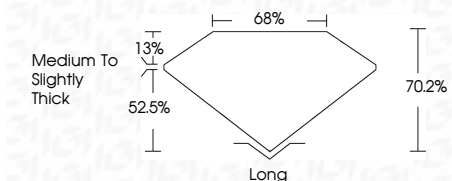

ELECTRONIC COPY

704515003
Report verification at igi.org

July 4, 2025
IGI Report Number **704515003**
Description **NATURAL DIAMOND**
Shape and Cutting Style **EMERALD CUT**
Measurements **9.85 X 7.19 X 5.05 MM**

GRADING RESULTS

Carat Weight **3.50 CARATS**
Color Grade **J**
Clarity Grade **VS 1**
Cut Grade **VERY GOOD**

ADDITIONAL GRADING INFORMATION

Polish **EXCELLENT**
Symmetry **EXCELLENT**
Fluorescence **VERY SLIGHT**
Inscription(s) **(IGI) 704515003**

IGI

July 4, 2025
IGI Report No 704515003
EMERALD CUT
9.85 X 7.19 X 5.05 MM
3.50 CARATS
J
Color Grade
Color Grade
VS 1
VERY GOOD
Depth 70.2%
Table 68%
Girdle
Medium To Slightly Thick
Long
EXCELLENT
EXCELLENT
VERY SLIGHT
VERY SLIGHT
(IGI) 704515003

DIAMOND REPORT

July 4, 2025
IGI Report Number **704515003**
Description **NATURAL DIAMOND**
Shape and Cutting Style **EMERALD CUT**
Measurements **9.85 X 7.19 X 5.05 MM**

GRADING RESULTS

Carat Weight **3.50 CARATS**
Color Grade **J**
Clarity Grade **VS 1**
Cut Grade **VERY GOOD**