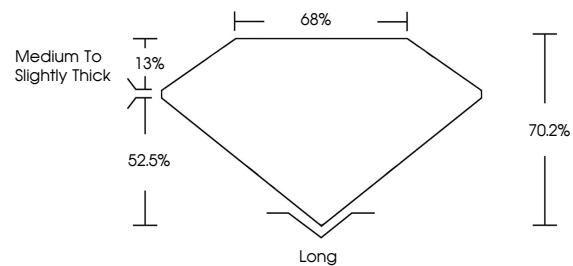

PROPORTIONS