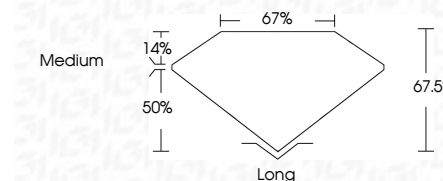

GRADING RESULTS

Carat Weight **2.03 CARATS**
Color Grade **J**
Clarity Grade **VS 1**
Cut Grade **EXCELLENT**

ADDITIONAL GRADING INFORMATION

Polish **EXCELLENT**
Symmetry **EXCELLENT**
Fluorescence **VERY SLIGHT**
Inscription(s) **704514969**

PROPORTIONS

Sample Image Used

CLARITY CHARACTERISTICS

KEY TO SYMBOLS

Red symbols indicate internal characteristics.
Green symbols indicate external characteristics.

COLOR

D - F	G - J	K - M	N - R	S - Z	FANCY
Colorless	Near Colorless	Slightly Tinted	Very Light Color	Light Color	

CLARITY

IF	VVS ¹⁻²	VS ¹⁻²	SI ¹⁻²	I ¹⁻³
Internally Flawless	Very Very Slightly Included	Very Slightly Included	Slightly Included	Included

June 30, 2025
IGI Report Number **704514969**
Description **NATURAL DIAMOND**
Shape and Cutting Style **EMERALD CUT**
Measurements **8.48 X 5.97 X 4.03 MM**
GRADING RESULTS
Carat Weight **2.03 CARATS**
Color Grade **J**
Clarity Grade **VS 1**
Cut Grade **EXCELLENT**

ADDITIONAL GRADING INFORMATION

Polish **EXCELLENT**
Symmetry **EXCELLENT**
Fluorescence **VERY SLIGHT**
Inscription(s) **704514969**

IGI

June 30, 2025
IGI Report No 704514969
EMERALD CUT
8.48 X 5.97 X 4.03 MM
2.03 CARATS
J
Color Grade
VS 1
EXCELLENT
67.5%
67%
Medium
Long
EXCELLENT
EXCELLENT
VERY SLIGHT
EXCELLENT
704514969