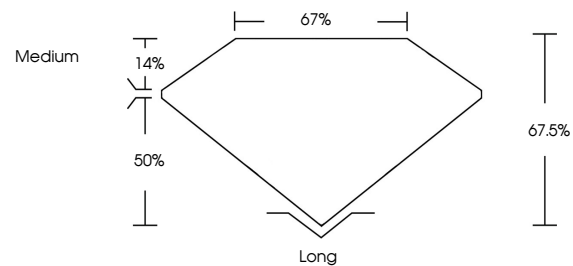

ELECTRONIC COPY

704514969
Report verification at igi.org

DIAMOND REPORT

June 30, 2025
IGI Report Number **704514969**
Description **NATURAL DIAMOND**
Shape and Cutting Style **EMERALD CUT**
Measurements **8.48 X 5.97 X 4.03 MM**

GRADING RESULTS

Carat Weight **2.03 CARATS**
Color Grade **J**
Clarity Grade **VS 1**
Cut Grade **EXCELLENT**

ADDITIONAL GRADING INFORMATION

Polish **EXCELLENT**
Symmetry **EXCELLENT**
Fluorescence **VERY SLIGHT**
Inscription(s) **704514969**

PROPORTIONS

Sample Image Used

CLARITY CHARACTERISTICS

KEY TO SYMBOLS

Red symbols indicate internal characteristics.
Green symbols indicate external characteristics.

COLOR

D - F	G - J	K - M	N - R	S - Z	FANCY
Colorless	Near Colorless	Slightly Tinted	Very Light Color	Light Color	

CLARITY

IF	VVS ¹⁻²	VS ¹⁻²	SI ¹⁻²	I ¹⁻³
Internally Flawless	Very Very Slightly Included	Very Slightly Included	Slightly Included	Included

June 30, 2025
IGI Report Number **704514969**
Description **NATURAL DIAMOND**
Shape and Cutting Style **EMERALD CUT**
Measurements **8.48 X 5.97 X 4.03 MM**
GRADING RESULTS
Carat Weight **2.03 CARATS**
Color Grade **J**
Clarity Grade **VS 1**
Cut Grade **EXCELLENT**