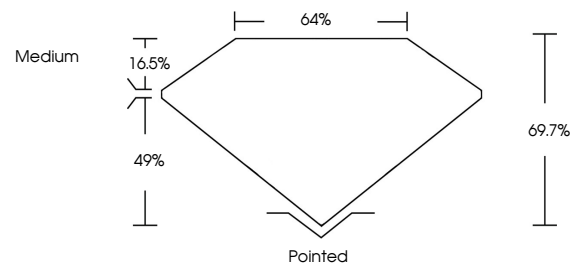

ELECTRONIC COPY

703510341
Report verification at igi.org

DIAMOND REPORT

May 7, 2025
IGI Report Number **703510341**
Description **NATURAL DIAMOND**
Shape and Cutting Style **SQUARE EMERALD CUT**
Measurements **8.70 X 8.36 X 5.83 MM**

GRADING RESULTS

Carat Weight **4.05 CARATS**
Color Grade **I**
Clarity Grade **VVS 1**
Cut Grade **VERY GOOD**

ADDITIONAL GRADING INFORMATION

Polish **EXCELLENT**
Symmetry **EXCELLENT**
Fluorescence **NONE**
Inscription(s) **703510341**

PROPORTIONS

Sample Image Used

CLARITY CHARACTERISTICS

KEY TO SYMBOLS

Red symbols indicate internal characteristics.
Green symbols indicate external characteristics.

COLOR

D - F	G - J	K - M	N - R	S - Z	FANCY
Colorless	Near Colorless	Slightly Tinted	Very Light Color	Light Color	

CLARITY

IF	VVS ¹⁻²	VS ¹⁻²	SI ¹⁻²	I ¹⁻³
Internally Flawless	Very Very Slightly Included	Very Slightly Included	Slightly Included	Included

May 7, 2025
IGI Report Number **703510341**
Description **NATURAL DIAMOND**
Shape and Cutting Style **SQUARE EMERALD CUT**
Measurements **8.70 X 8.36 X 5.83 MM**
GRADING RESULTS
Carat Weight **4.05 CARATS**
Color Grade **I**
Clarity Grade **VVS 1**
Cut Grade **VERY GOOD**