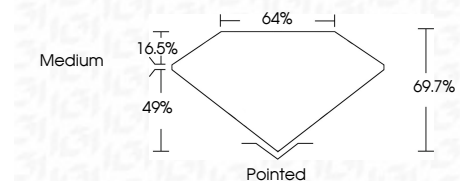

GRADING RESULTS

Carat Weight **4.05 CARATS**
Color Grade **I**
Clarity Grade **VVS 1**
Cut Grade **VERY GOOD**

ADDITIONAL GRADING INFORMATION

Polish **EXCELLENT**
Symmetry **EXCELLENT**
Fluorescence **NONE**
Inscription(s) **703510341**

PROPORTIONS

Sample Image Used

CLARITY CHARACTERISTICS

KEY TO SYMBOLS

Red symbols indicate internal characteristics.
Green symbols indicate external characteristics.

COLOR

D - F	G - J	K - M	N - R	S - Z	FANCY
Colorless	Near Colorless	Slightly Tinted	Very Light Color	Light Color	

CLARITY

IF	VVS ¹⁻²	VS ¹⁻²	SI ¹⁻²	I ¹⁻³
Internally Flawless	Very Very Slightly Included	Very Slightly Included	Slightly Included	Included

May 7, 2025
IGI Report Number **703510341**
Description **NATURAL DIAMOND**
Shape and Cutting Style **SQUARE EMERALD CUT**
Measurements **8.70 X 8.36 X 5.83 MM**
GRADING RESULTS
Carat Weight **4.05 CARATS**
Color Grade **I**
Clarity Grade **VVS 1**
Cut Grade **VERY GOOD**

ADDITIONAL GRADING INFORMATION

Polish **EXCELLENT**
Symmetry **EXCELLENT**
Fluorescence **NONE**
Inscription(s) **703510341**

IGI

May 7, 2025
IGI Report No 703510341
SQUARE EMERALD CUT
8.70 X 8.36 X 5.83 MM
4.05 CARATS
I
VERY GOOD
69.7%
64%
Medium
Pointed
EXCELLENT
EXCELLENT
NONE
703510341