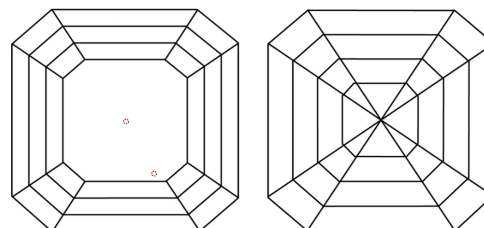

ELECTRONIC COPY

703510341
Report verification at igi.org

DIAMOND REPORT

May 7, 2025
IGI Report Number **703510341**
Description **NATURAL DIAMOND**
Shape and Cutting Style **SQUARE EMERALD CUT**
Measurements **8.70 X 8.36 X 5.83 MM**

GRADING RESULTS

Carat Weight **4.05 CARATS**
Color Grade **I**
Clarity Grade **VVS 1**
Cut Grade **VERY GOOD**

ADDITIONAL GRADING INFORMATION

Polish **EXCELLENT**
Symmetry **EXCELLENT**
Fluorescence **NONE**
Inscription(s) **703510341**

PROPORTIONS

Sample Image Used

CLARITY CHARACTERISTICS

KEY TO SYMBOLS

Red symbols indicate internal characteristics.
Green symbols indicate external characteristics.

COLOR

D - F	G - J	K - M	N - R	S - Z	FANCY
Colorless	Near Colorless	Slightly Tinted	Very Light Color	Light Color	

CLARITY

IF	VVS ¹⁻²	VS ¹⁻²	SI ¹⁻²	I ¹⁻³
Internally Flawless	Very Very Slightly Included	Very Slightly Included	Slightly Included	Included

May 7, 2025
IGI Report Number **703510341**
Description **NATURAL DIAMOND**
Shape and Cutting Style **SQUARE EMERALD CUT**
Measurements **8.70 X 8.36 X 5.83 MM**
GRADING RESULTS
Carat Weight **4.05 CARATS**
Color Grade **I**
Clarity Grade **VVS 1**
Cut Grade **VERY GOOD**