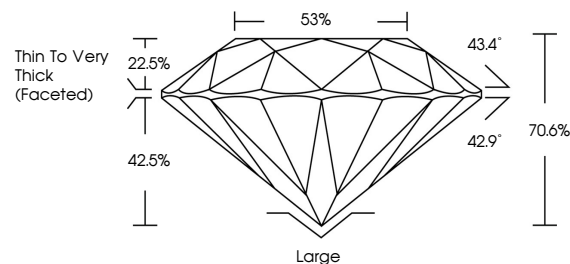

PROPORTIONS