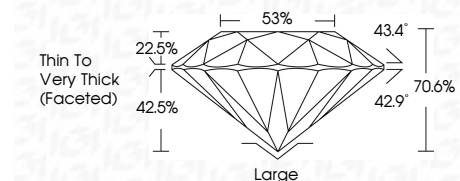

ELECTRONIC COPY

702543701
Report verification at igi.org

May 23, 2025
IGI Report Number **702543701**
Description **NATURAL DIAMOND**
Shape and Cutting Style **OLD EUROPEAN CUT**
Measurements **5.94 - 6.05 X 4.26 MM**

GRADING RESULTS

Carat Weight **1.06 CARAT**
Color Grade **NATURAL FANCY LIGHT BROWN**
Clarity Grade **VS 2**
Cut Grade **FAIR**

Sample Image Used

ADDITIONAL GRADING INFORMATION

Polish **VERY GOOD**
Symmetry **FAIR**
Fluorescence **NONE**
Inscription(s) **(IGI) 702543701**

May 23, 2025
IGI Report No 702543701
OLD EUROPEAN CUT
5.94 - 6.05 X 4.26 MM
1.06 CARAT
NATURAL FANCY LIGHT BROWN
VS 2
FAIR
70.6%
88%
Thin To Very Thick (Faceted)
Large
VERY GOOD
FAIR
NONE
(IGI) 702543701

DIAMOND REPORT

May 23, 2025
IGI Report Number **702543701**
Description **NATURAL DIAMOND**
Shape and Cutting Style **OLD EUROPEAN CUT**
Measurements **5.94 - 6.05 X 4.26 MM**

GRADING RESULTS

Carat Weight **1.06 CARAT**
Color Grade **NATURAL FANCY LIGHT BROWN**
Clarity Grade **VS 2**
Cut Grade **FAIR**