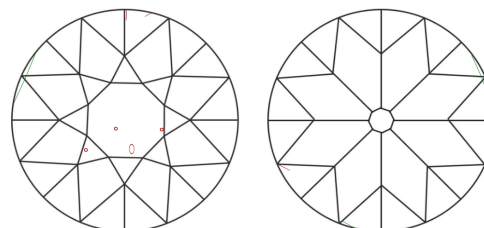

CLARITY CHARACTERISTICS

KEY TO SYMBOLS

Red symbols indicate internal characteristics.
Green symbols indicate external characteristics.

COLOR

D - F	G - J	K - M	N - R	S - Z	FANCY
Colorless	Near Colorless	Slightly Tinted	Very Light Color	Light Color	

CLARITY

IF	VVS¹⁻²	VS¹⁻²	SI¹⁻²	I¹⁻³
Internally Flawless	Very Very Slightly Included	Very Slightly Included	Slightly Included	Included