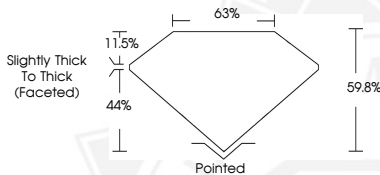

April 29, 2025
IGI Report Number **702508061**
HEART BRILLIANT
NATURAL DIAMOND
5.40 X 6.34 X 3.79 MM
Carat Weight **0.75 CARAT**
Color Grade **H**
Clarity Grade **I.F.**
Cut Grade **VERY GOOD**
Polish **EXCELLENT**
Symmetry **EXCELLENT**
Fluorescence **NONE**
Inscription(s) **IGI 702508061**

April 29, 2025
IGI Report Number **702508061**
HEART BRILLIANT
NATURAL DIAMOND
5.40 X 6.34 X 3.79 MM
Carat Weight **0.75 CARAT**
Color Grade **H**
Clarity Grade **I.F.**
Cut Grade **VERY GOOD**
Polish **EXCELLENT**
Symmetry **EXCELLENT**
Fluorescence **NONE**
Inscription(s) **IGI 702508061**

THIS DOCUMENT WAS PRODUCED WITH THE FOLLOWING SECURITY MEASURES: SPECIAL DOCUMENT PAPER, INK SCREENS, WATERMARK, BACKGROUND DESIGN, HOLOGRAM AND OTHER SECURITY FEATURES NOT LISTED AND DO EXCEED DOCUMENT SECURITY INDUSTRY GUIDELINES.