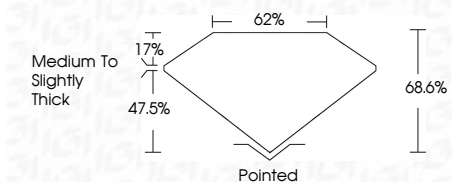

ELECTRONIC COPY

700546556
Report verification at igi.org

May 9, 2025
IGI Report Number **700546556**
Description **NATURAL DIAMOND**
Shape and Cutting Style **SQUARE EMERALD CUT**
Measurements **5.40 X 5.38 X 3.69 MM**

GRADING RESULTS

Carat Weight **1.03 CARAT**
Color Grade **H**
Clarity Grade **VS 2**
Cut Grade **VERY GOOD**

ADDITIONAL GRADING INFORMATION

Polish **EXCELLENT**
Symmetry **EXCELLENT**
Fluorescence **NONE**
Inscription(s) **IGI 700546556**

IGI

May 9, 2025
IGI Report No 700546556
SQUARE EMERALD CUT
5.40 X 5.38 X 3.69 MM
1.03 CARAT
H
VS 2
VERY GOOD
68.6%
62%
Medium To Slightly Thick
Pointed
EXCELLENT
EXCELLENT
NONE
IGI 700546556

DIAMOND REPORT

May 9, 2025
IGI Report Number **700546556**
Description **NATURAL DIAMOND**
Shape and Cutting Style **SQUARE EMERALD CUT**
Measurements **5.40 X 5.38 X 3.69 MM**

GRADING RESULTS

Carat Weight **1.03 CARAT**
Color Grade **H**
Clarity Grade **VS 2**
Cut Grade **VERY GOOD**