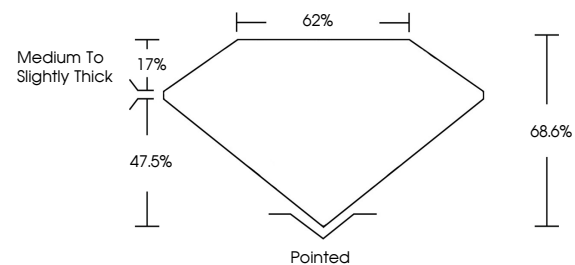

ELECTRONIC COPY

700546556
Report verification at igi.org

May 9, 2025
IGI Report Number **700546556**
Description **NATURAL DIAMOND**
Shape and Cutting Style **SQUARE EMERALD CUT**
Measurements **5.40 X 5.38 X 3.69 MM**

IGI

May 9, 2025
IGI Report No 700546556
SQUARE EMERALD CUT
5.40 X 5.38 X 3.69 MM
1.03 CARAT
H
VS 2
VERY GOOD
68.6%
62%
Medium To Slightly Thick
Pointed
EXCELLENT
EXCELLENT
NONE
IGI 700546556

DIAMOND REPORT

May 9, 2025
IGI Report Number **700546556**
Description **NATURAL DIAMOND**
Shape and Cutting Style **SQUARE EMERALD CUT**
Measurements **5.40 X 5.38 X 3.69 MM**

GRADING RESULTS

Carat Weight **1.03 CARAT**
Color Grade **H**
Clarity Grade **VS 2**
Cut Grade **VERY GOOD**

ADDITIONAL GRADING INFORMATION

Polish **EXCELLENT**
Symmetry **EXCELLENT**
Fluorescence **NONE**
Inscription(s) **IGI 700546556**

PROPORTIONS

Sample Image Used

CLARITY CHARACTERISTICS

KEY TO SYMBOLS

Red symbols indicate internal characteristics.
Green symbols indicate external characteristics.