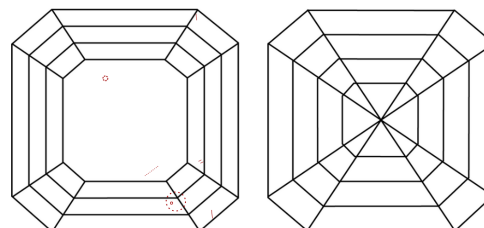

ELECTRONIC COPY

700546556
Report verification at igi.org

May 9, 2025
IGI Report Number **700546556**
Description **NATURAL DIAMOND**
Shape and Cutting Style **SQUARE EMERALD CUT**
Measurements **5.40 X 5.38 X 3.69 MM**

May 9, 2025
IGI Report Number **700546556**
Description **NATURAL DIAMOND**
Shape and Cutting Style **SQUARE EMERALD CUT**
Measurements **5.40 X 5.38 X 3.69 MM**

GRADING RESULTS

Carat Weight **1.03 CARAT**
Color Grade **H**
Clarity Grade **VS 2**
Cut Grade **VERY GOOD**

ADDITIONAL GRADING INFORMATION

Polish **EXCELLENT**
Symmetry **EXCELLENT**
Fluorescence **NONE**
Inscription(s) **IGI 700546556**

PROPORTIONS

Sample Image Used

CLARITY CHARACTERISTICS

KEY TO SYMBOLS

Red symbols indicate internal characteristics.
Green symbols indicate external characteristics.